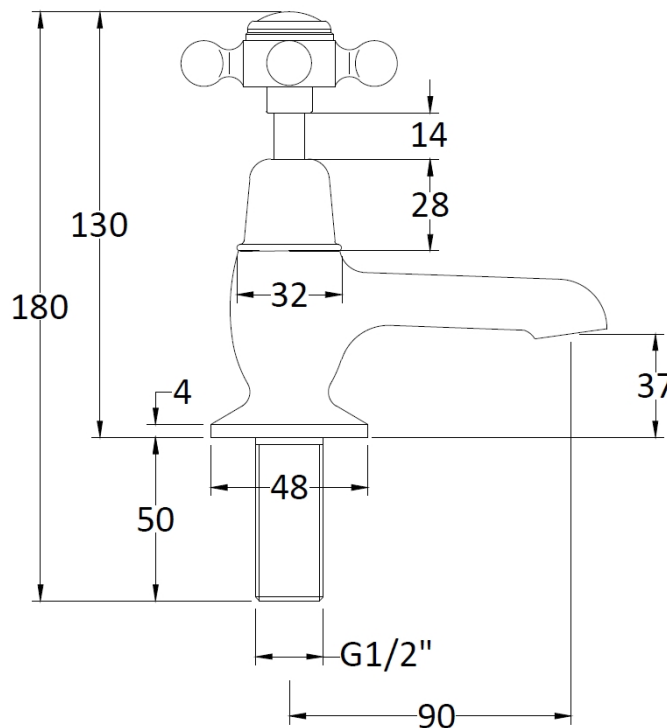

### Product Dimensions

Height (mm):	141
Width (mm):	66
Depth (mm):	119
Length (mm):	
Nett Weight (kg):	1.2

### Packaging Dimensions

Height (mm):	55
Width (mm):	160
Depth (mm):	260
Gross Weight (kg):	1.4

### Outer Box Dimensions (If Applicable)

Height (mm):	300
Width (mm):	270
Depth (mm):	500
Length (mm):	

Gross Weight (kg):	
Barcode:	5055275830727

Flow Rates: (Litres Per Min)	0.1 bar: 4.3	0.5 bar: 11	1 bar: 15.8	2 bar: 22.5	3 bar: 27.5
Pipe Size:	15 mm (1/2" Bsp)				
Pipe Centres:	N/A				