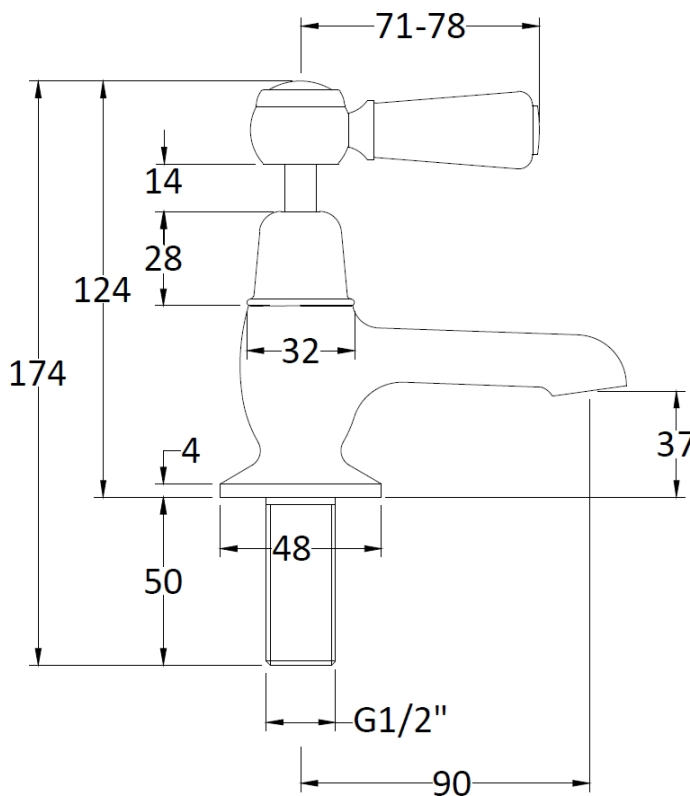

Sales Code: BC301DL

Description: Topaz Lever Basin Taps

Product Dimensions

Height (mm):	122
Width (mm):	66
Depth (mm):	119
Length (mm):	
Nett Weight (kg):	1.2

Packaging Dimensions

Height (mm):	55
Width (mm):	160
Depth (mm):	260
Gross Weight (kg):	1.4

Packaging Data

Box Colour:	White Cardboard Box
Box Qty:	1
Label Size:	100 x 50
Label Colour:	White Label
Label Qty:	1

Outer Box Dimensions (If Applicable)

Height (mm):	300
Width (mm):	270
Depth (mm):	500
Length (mm):	

Gross Weight (kg):	
Barcode:	5055275830789

Product Details

Country of Origin:	United Kingdom
Fitting Instruction:	Yes
Product Material:	Brass
Control Type:	Manual
Waste Included:	Waste Not Included
Waste Type:	Not Applicable
WRAS Approval: No	Approval No: N/A
Valve/Cartridge Type:	1/4 Turn Ceramic Disc
Colour/Finish:	Chrome
Mount Type:	Deck
Operating Pressure (bar):	0.1

Flow Rates: (Litres Per Min)	0.1 bar: 4.3	0.5 bar: 11	1 bar: 15.8	2 bar: 22.5	3 bar: 27.5
Pipe Size:	15 mm (1/2" Bsp)				
Pipe Centres:	N/A				