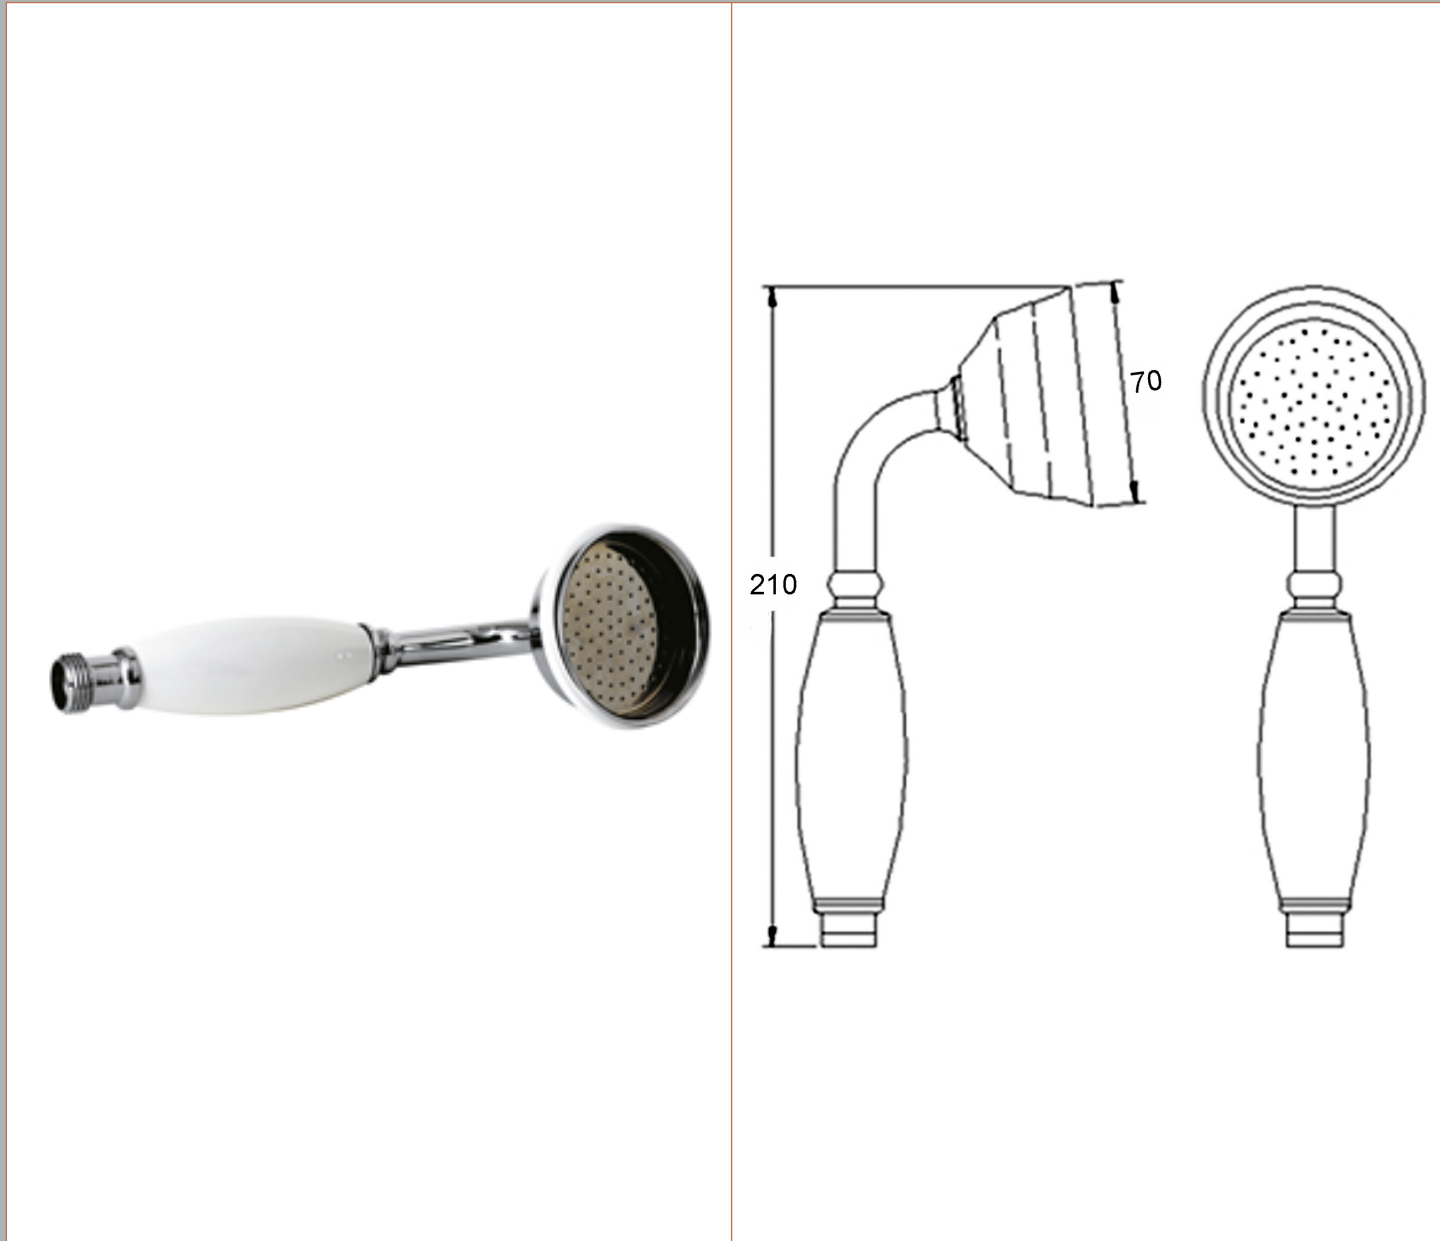

Sales Code: A3150G

Description: Large Traditional Handset

Product Dimensions

Length (mm):	
Width (mm):	70
Height (mm):	210
Depth (mm):	95
Nett Weight (kg):	0.28

Packaging Dimensions

Length (mm):	120
Width (mm):	68
Height (mm):	
Gross Weight (kg):	0.28

Packaging Data

Box Colour:	White Cardboard Box
Box Qty:	1
Label Size:	100 x 50
Label Colour:	White Label
Label Qty:	2

Outer Box Dimensions (If Applicable)

Length (mm):	
Width (mm):	250
Height (mm):	400
Depth (mm):	450
Gross Weight (kg):	9
Barcode:	5055146102557

Product Details

Country of Origin:	China
Fitting Instruction:	No
Product Material:	Brass
Mount Type:	Not Applicable
Outlet Elbow Supplied:	No
Easy Clean:	No
Head Included:	No
Handset Included:	Yes
Body Jets Included:	No
No of Body Jets:	Not Applicable
Operating Pressure (bar):	0.1
Valve/Cartridge Type:	Not Applicable
Flow Rates (L/min):	0.1 bar: N/A 0.5 bar: N/A 1 bar: N/A 2 bar: N/A 3 bar: N/A
TMV2 Approved:	No Approval No: N/A
TMV3 Approved:	No Approval No: N/A
WRAS Approved:	No Approval No: N/A
Head Function:	Not Applicable
Handset Function:	Single Setting
Body Jet Info:	Not Applicable
Pipe Size:	Not Applicable
Pipe Centres:	N/A
Colour/Finish:	Chrome
Hose Included:	No
No. of Outlets:	N/A