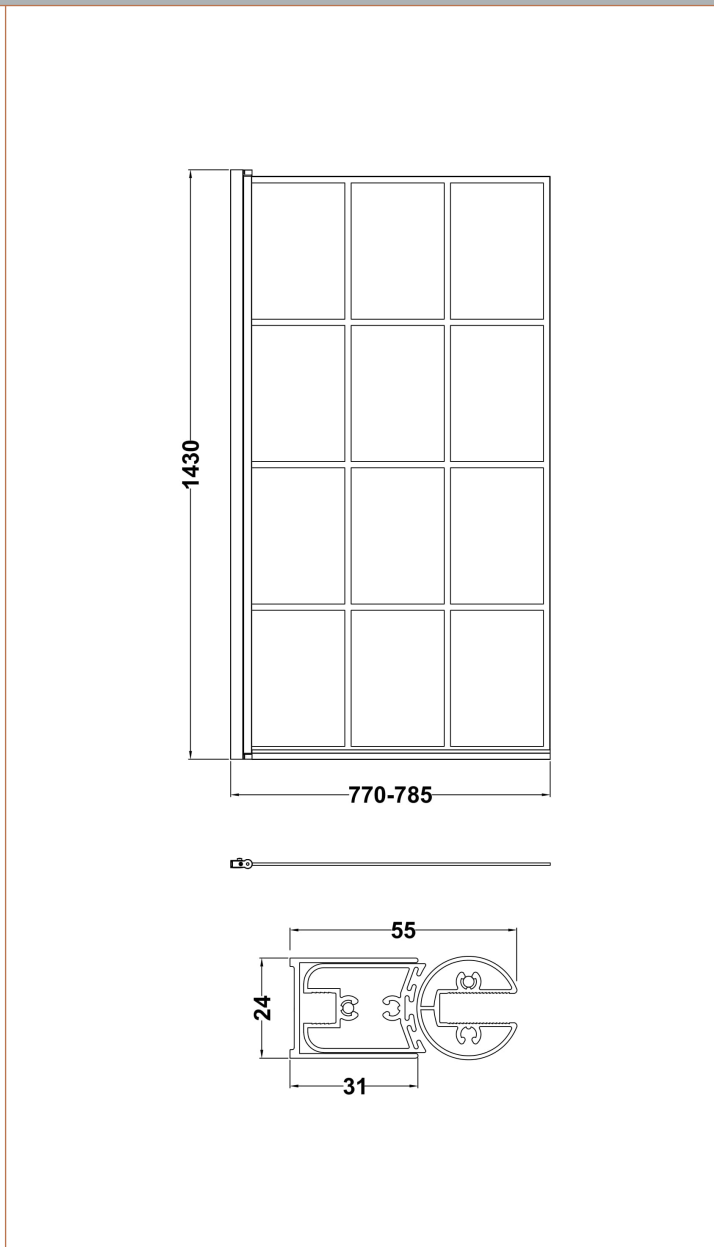

Sales Code: NSSQBF

Description: Square Framed Bath Screen (6)

Product Dimensions

Height (mm):	1435
Width (mm):	785
Depth (mm):	38
Nett Weight (kg):	18.4

Packaging Dimensions

Height (mm):	55
Width (mm):	810
Length (mm):	1460
Gross Weight (kg):	18.4

Packaging Data

Box Colour:	Brown Cardboard Box - Printed
Box Qty:	1
Label Size:	x
Label Colour:	Not Applicable
Label Qty:	0

Outer Box Dimensions (If Applicable)

Height (mm):	
Width (mm):	
Depth (mm):	
Length (mm):	
Gross Weight (kg):	
Barcode:	5056211881261

Product Details

Country of Origin:	China
Fitting Instruction:	No
CE Approval:	
Profile Material:	Aluminium
Profile Finish:	Matt Black
Adjustments (mm):	770mm - 785mm
Entry Width (mm):	
Swing In Dim (mm):	
Swing Out Dim (mm):	
Radius (mm):	Not Applicable
Glass Thickness (mm):	6
Easy Fit:	No
Easy Clean:	No
Handle Style:	Not Applicable
Handle Material:	Not Applicable
Enclosure Design:	Frameless
Wheel Type:	Not Applicable
Support Bar Included:	Support Bar Not Included
Extras:	None