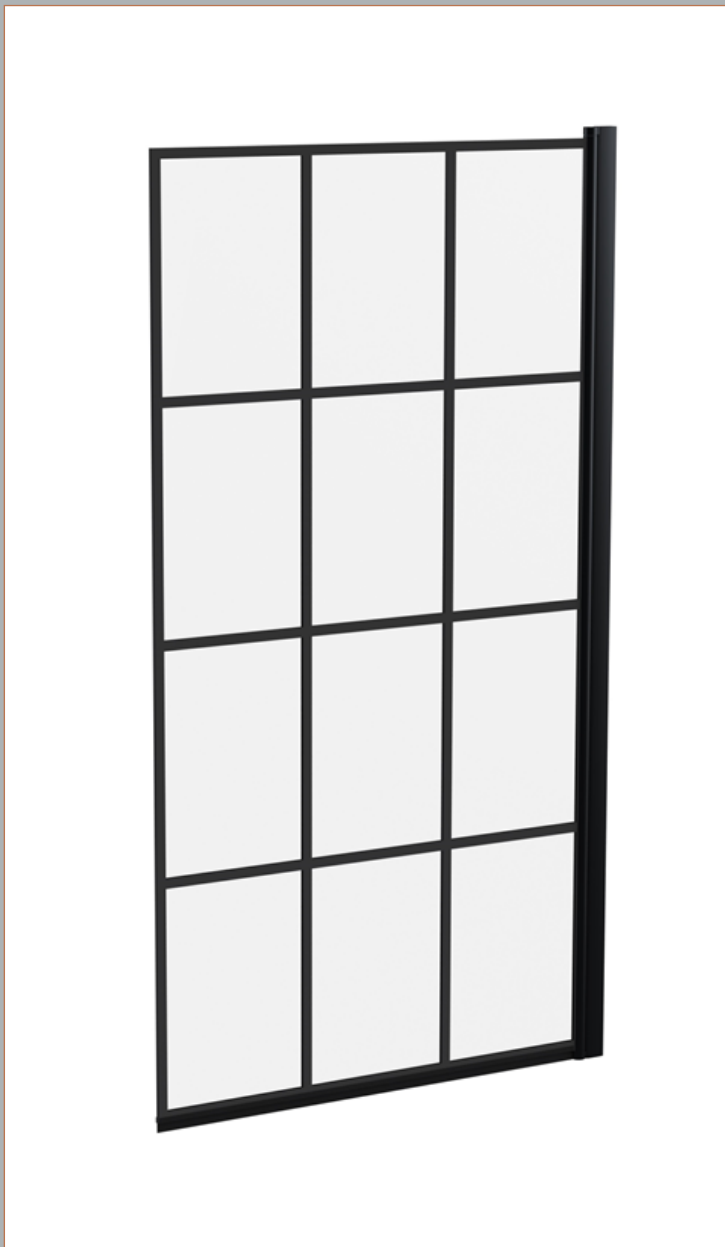

Sales Code: NSSQBF

Description: Square Framed Bath Screen (6)

Product Dimensions

Height (mm):	1435
Width (mm):	785
Depth (mm):	38
Nett Weight (kg):	18.4

Packaging Dimensions

Height (mm):	55
Width (mm):	810
Length (mm):	1460
Gross Weight (kg):	18.4

Packaging Data

Box Colour:	Brown Cardboard Box - Printed
Box Qty:	1
Label Size:	x
Label Colour:	Not Applicable
Label Qty:	0

Outer Box Dimensions (If Applicable)

Height (mm):	
Width (mm):	
Depth (mm):	
Length (mm):	
Gross Weight (kg):	
Barcode:	5056211881261

Product Details

Country of Origin:	China
Fitting Instruction:	No
CE Approval:	
Profile Material:	Aluminium
Profile Finish:	Matt Black
Adjustments (mm):	770mm - 785mm
Entry Width (mm):	
Swing In Dim (mm):	
Swing Out Dim (mm):	
Radius (mm):	Not Applicable
Glass Thickness (mm):	6
Easy Fit:	No
Easy Clean:	No
Handle Style:	Not Applicable
Handle Material:	Not Applicable
Enclosure Design:	Frameless
Wheel Type:	Not Applicable
Support Bar Included:	Support Bar Not Included
Extras:	None