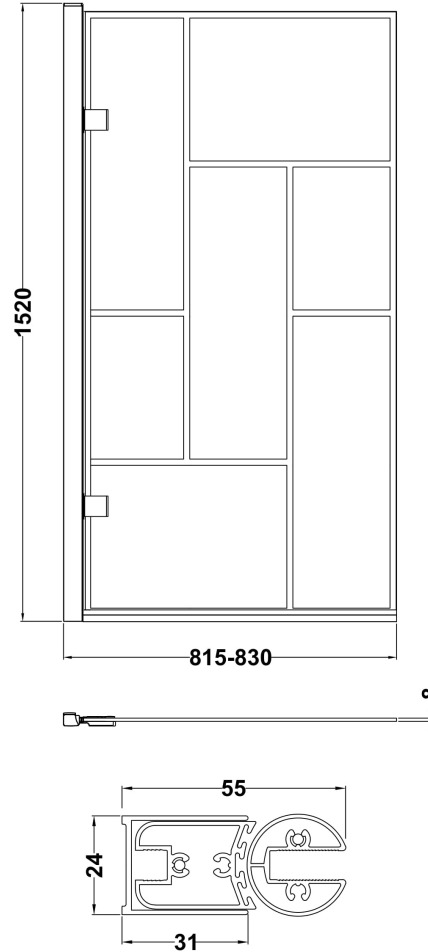

Sales Code: NSSQ7BB

Description: Sq Block Frmaed Hinged Bath Screen (8)

Product Dimensions

Height (mm):	1520
Width (mm):	830
Depth (mm):	38
Nett Weight (kg):	22.1

Packaging Dimensions

Height (mm):	50
Width (mm):	835
Length (mm):	1560
Gross Weight (kg):	22.6

Packaging Data

Box Colour:	Brown Cardboard Box - Printed
Box Qty:	1
Label Size:	x
Label Colour:	Not Applicable
Label Qty:	0

Outer Box Dimensions (If Applicable)

Height (mm):	
Width (mm):	
Depth (mm):	
Length (mm):	
Gross Weight (kg):	
Barcode:	5056462614496

Product Details

Country of Origin:	China
Fitting Instruction:	No
CE Approval:	
Profile Material:	Aluminium
Profile Finish:	Matt Black
Adjustments (mm):	815- 830mm
Entry Width (mm):	
Swing In Dim (mm):	777mm
Swing Out Dim (mm):	777mm
Radius (mm):	Not Applicable
Glass Thickness (mm):	8
Easy Fit:	No
Easy Clean:	No
Handle Style:	Not Applicable
Handle Material:	Not Applicable
Enclosure Design:	Frameless
Wheel Type:	Not Applicable
Support Bar Included:	Support Bar Not Included
Extras:	None