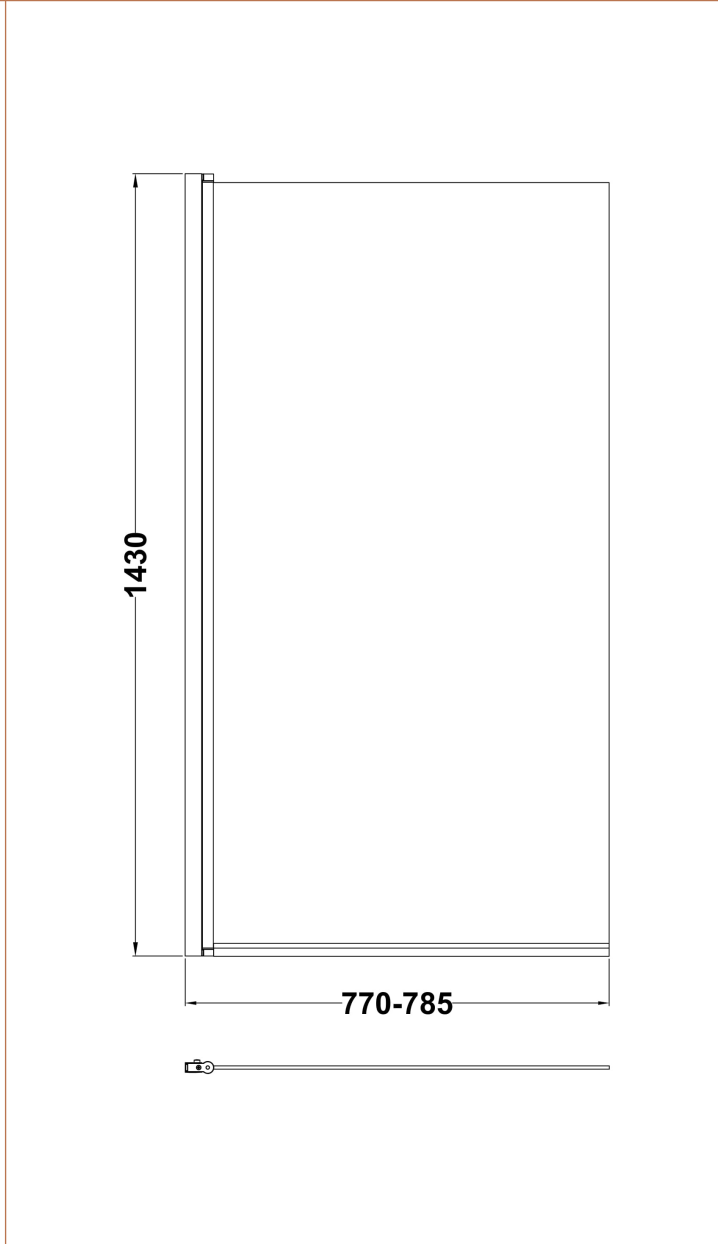

Sales Code: NSS6BP

Description: Square Bath Screen (6)

Product Dimensions

Height (mm):	1400
Width (mm):	790
Depth (mm):	38
Nett Weight (kg):	17

Packaging Dimensions

Height (mm):	50
Width (mm):	805
Length (mm):	1460
Gross Weight (kg):	17.3

Packaging Data

Box Colour:	Brown Cardboard Box - Printed
Box Qty:	1
Label Size:	x
Label Colour:	Not Applicable
Label Qty:	0

Outer Box Dimensions (If Applicable)

Height (mm):	
Width (mm):	
Depth (mm):	
Length (mm):	
Gross Weight (kg):	
Barcode:	5056211881292

Product Details

Country of Origin:	China
Fitting Instruction:	Yes
CE Approval:	Yes
Profile Material:	Aluminium
Profile Finish:	Matt Black
Adjustments (mm):	770mm - 785mm
Entry Width (mm):	N/A
Swing In Dim (mm):	700mm
Swing Out Dim (mm):	700mm
Radius (mm):	Not Applicable
Glass Thickness (mm):	6
Easy Fit:	No
Easy Clean:	No
Handle Style:	Not Applicable
Handle Material:	Not Applicable
Enclosure Design:	Frameless
Wheel Type:	Not Applicable
Support Bar Included:	Support Bar Not Included
Extras:	None