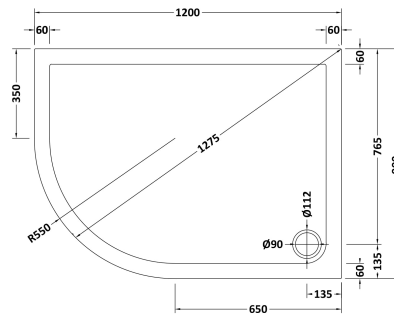

### Product Dimensions

Length (mm):	1200
Width (mm):	900
Height (mm):	40
Nett Weight (kg):	26.1

### Packaging Dimensions

Length (mm):	1240
Width (mm):	940
Height (mm):	80
Gross Weight (kg):	26.1

### Packaging Data

Box Colour:	Shrinkwrap & Polystyrene
Box Qty:	1
Label Size:	100 x 50
Label Colour:	White Label
Label Qty:	2

### Outer Box Dimensions (If Applicable)

Length (mm):	
Width (mm):	
Height (mm):	
Gross Weight (kg):	
Barcode:	5056211872689