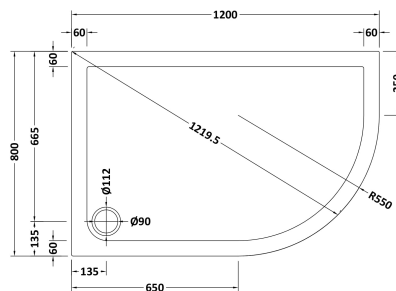

Sales Code: NSR113

Description: Sr Offset Quad Tray Rh 1200X800x40

Product Dimensions

Length (mm):	1200
Width (mm):	800
Height (mm):	40
Nett Weight (kg):	23.4

Packaging Dimensions

Length (mm):	1240
Width (mm):	840
Height (mm):	80
Gross Weight (kg):	23.4

Packaging Data

Box Colour:	Shrinkwrap & Polystyrene
Box Qty:	1
Label Size:	100 x 50
Label Colour:	White Label
Label Qty:	2

Outer Box Dimensions (If Applicable)

Length (mm):	
Width (mm):	
Height (mm):	
Gross Weight (kg):	
Barcode:	5056211872672

Product Details

Country of Origin:	United Kingdom
Fitting Instruction:	No
CE Certification:	Yes
Colour/Finish:	White
Product Material:	Acrylic Capped ABS Caco3 & Pu
Material Colour Reference:	European White
Radius:	550
Waste Required (mm):	90
Compatible with Leg Kit:	Yes