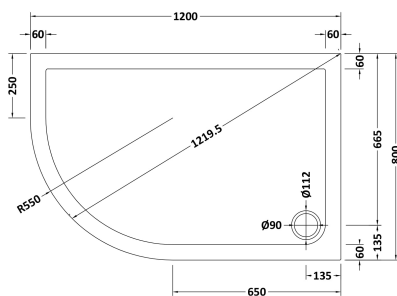

Sales Code: NSR112

Description: Sr Offset Quad Tray Lh 1200X800x40

Product Dimensions

Length (mm):	1200
Width (mm):	800
Height (mm):	40
Nett Weight (kg):	23.3

Packaging Dimensions

Length (mm):	1240
Width (mm):	840
Height (mm):	80
Gross Weight (kg):	23.3

Packaging Data

Box Colour:	Shrinkwrap & Polystyrene
Box Qty:	1
Label Size:	100 x 50
Label Colour:	White Label
Label Qty:	2

Outer Box Dimensions (If Applicable)

Length (mm):	
Width (mm):	
Height (mm):	
Gross Weight (kg):	
Barcode:	5056211872665

Product Details

Country of Origin:	United Kingdom
Fitting Instruction:	No
CE Certification:	Yes
Colour/Finish:	White
Product Material:	Acrylic Capped ABS Caco3 & Pu
Material Colour Reference:	European White
Radius:	550
Waste Required (mm):	90
Compatible with Leg Kit:	Yes