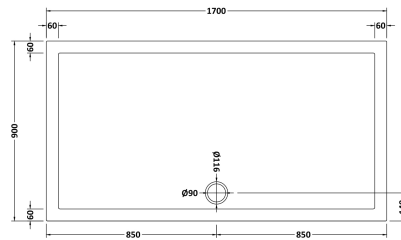

### Product Dimensions

Length (mm):	1700
Width (mm):	900
Height (mm):	40
Nett Weight (kg):	41.6

### Packaging Dimensions

Length (mm):	1740
Width (mm):	940
Height (mm):	80
Gross Weight (kg):	41.6

### Packaging Data

Box Colour:	Shrinkwrap & Polystyrene
Box Qty:	1
Label Size:	100 x 50
Label Colour:	White Label
Label Qty:	2

### Outer Box Dimensions (If Applicable)

Length (mm):	
Width (mm):	
Height (mm):	
Gross Weight (kg):	
Barcode:	5056211872481