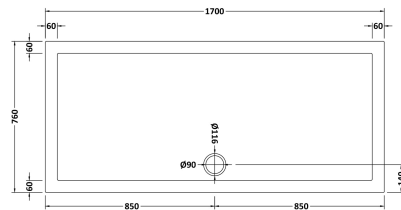

### Product Dimensions

Length (mm):	1700
Width (mm):	760
Height (mm):	40
Nett Weight (kg):	35.9

### Packaging Dimensions

Length (mm):	1740
Width (mm):	800
Height (mm):	80
Gross Weight (kg):	35.9

### Packaging Data

Box Colour:	Shrinkwrap & Polystyrene
Box Qty:	1
Label Size:	100 x 50
Label Colour:	White Label
Label Qty:	2

### Outer Box Dimensions (If Applicable)

Length (mm):	
Width (mm):	
Height (mm):	
Gross Weight (kg):	
Barcode:	5056211872467