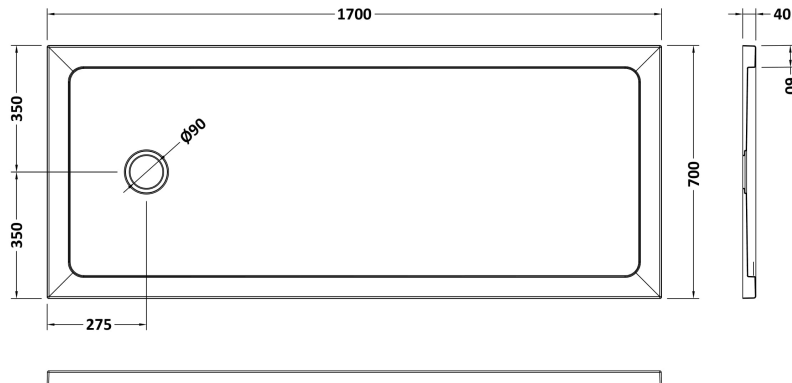

Sales Code: NSR060

Description: Sr Bath Replacement Tray 1700X700

Product Dimensions

Length (mm):	1700
Width (mm):	700
Height (mm):	40
Nett Weight (kg):	32.2

Packaging Dimensions

Length (mm):	1740
Width (mm):	740
Height (mm):	80
Gross Weight (kg):	32.2

Packaging Data

Box Colour:	Shrinkwrap & Polystyrene
Box Qty:	1
Label Size:	100 x 50
Label Colour:	White Label
Label Qty:	2

Outer Box Dimensions (If Applicable)

Length (mm):	
Width (mm):	
Height (mm):	
Gross Weight (kg):	
Barcode:	5056462624242

Product Details

Country of Origin:	United Kingdom
Fitting Instruction:	No
CE Certification:	Yes
Colour/Finish:	White
Product Material:	Acrylic Capped ABS Caco3 & Pu
Material Colour Reference:	European White
Radius:	0
Waste Required (mm):	90
Compatible with Leg Kit:	Yes