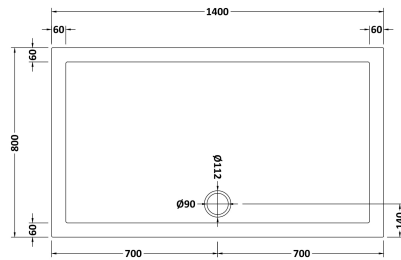

Sales Code: NSR033

Description: Sr Rectangular Tray 1400X800x40

Product Dimensions

Length (mm):	1400
Width (mm):	800
Height (mm):	40
Nett Weight (kg):	31.4

Packaging Dimensions

Length (mm):	1440
Width (mm):	840
Height (mm):	80
Gross Weight (kg):	31.4

Packaging Data

Box Colour:	Shrinkwrap & Polystyrene
Box Qty:	1
Label Size:	100 x 50
Label Colour:	White Label
Label Qty:	2

Outer Box Dimensions (If Applicable)

Length (mm):	
Width (mm):	
Height (mm):	
Gross Weight (kg):	
Barcode:	5056211872351

Product Details

Country of Origin:	United Kingdom
Fitting Instruction:	No
CE Certification:	Yes
Colour/Finish:	White
Product Material:	Acrylic Capped ABS Caco3 & Pu
Material Colour Reference:	European White
Radius:	0
Waste Required (mm):	90
Compatible with Leg Kit:	Yes