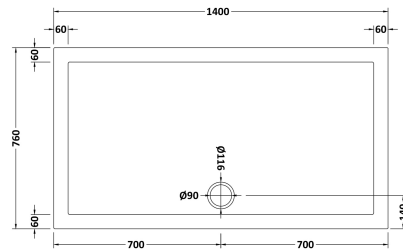

### Product Dimensions

Length (mm):	1400
Width (mm):	760
Height (mm):	40
Nett Weight (kg):	27.8

### Packaging Dimensions

Length (mm):	1440
Width (mm):	800
Height (mm):	80
Gross Weight (kg):	27.8

### Packaging Data

Box Colour:	Shrinkwrap & Polystyrene
Box Qty:	1
Label Size:	100 x 50
Label Colour:	White Label
Label Qty:	2

### Outer Box Dimensions (If Applicable)

Length (mm):	
Width (mm):	
Height (mm):	
Gross Weight (kg):	
Barcode:	5056211872344