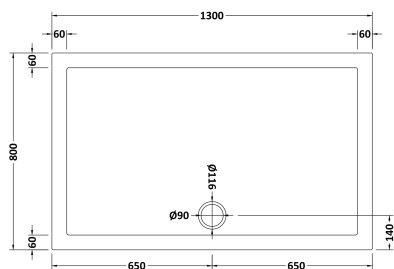

Sales Code: NSR028

Description: Sr Rectangular Tray 1300X800x40

Product Dimensions

Length (mm):	1300
Width (mm):	800
Height (mm):	40
Nett Weight (kg):	27

Packaging Dimensions

Length (mm):	1340
Width (mm):	850
Height (mm):	80
Gross Weight (kg):	27

Packaging Data

Box Colour:	Shrinkwrap & Polystyrene
Box Qty:	1
Label Size:	100 x 50
Label Colour:	White Label
Label Qty:	2

Outer Box Dimensions (If Applicable)

Length (mm):	
Width (mm):	
Height (mm):	
Gross Weight (kg):	
Barcode:	5056211872320

Product Details

Country of Origin:	United Kingdom
Fitting Instruction:	No
CE Certification:	Yes
Colour/Finish:	White
Product Material:	Acrylic Capped ABS Caco3 & Pu
Material Colour Reference:	European White
Radius:	0
Waste Required (mm):	90
Compatible with Leg Kit:	Yes