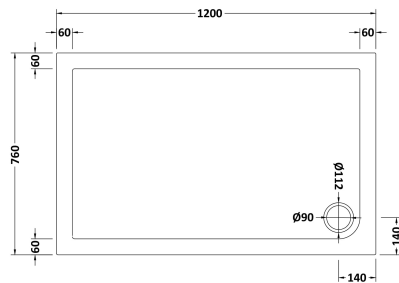

### Product Dimensions

Length (mm):	1200
Width (mm):	760
Height (mm):	40
Nett Weight (kg):	23.6

### Packaging Dimensions

Length (mm):	1240
Width (mm):	800
Height (mm):	80
Gross Weight (kg):	23.6

### Packaging Data

Box Colour:	Shrinkwrap & Polystyrene
Box Qty:	1
Label Size:	100 x 50
Label Colour:	White Label
Label Qty:	2

### Outer Box Dimensions (If Applicable)

Length (mm):	
Width (mm):	
Height (mm):	
Gross Weight (kg):	
Barcode:	5056211872290