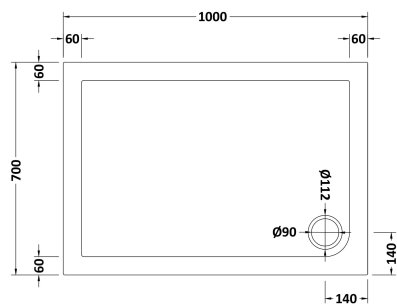

Sales Code: NSR021

Description: Sr Rectangular Tray 1000X700x40

Product Dimensions

Length (mm):	1000
Width (mm):	700
Height (mm):	40
Nett Weight (kg):	18.1

Packaging Dimensions

Length (mm):	1040
Width (mm):	740
Height (mm):	80
Gross Weight (kg):	18.1

Packaging Data

Box Colour:	Shrinkwrap & Polystyrene
Box Qty:	1
Label Size:	100 x 50
Label Colour:	White Label
Label Qty:	2

Outer Box Dimensions (If Applicable)

Length (mm):	
Width (mm):	
Height (mm):	
Gross Weight (kg):	
Barcode:	5056211872283

Product Details

Country of Origin:	United Kingdom
Fitting Instruction:	No
CE Certification:	Yes
Colour/Finish:	White
Product Material:	Acrylic Capped ABS Caco3 & Pu
Material Colour Reference:	European White
Radius:	0
Waste Required (mm):	90
Compatible with Leg Kit:	Yes