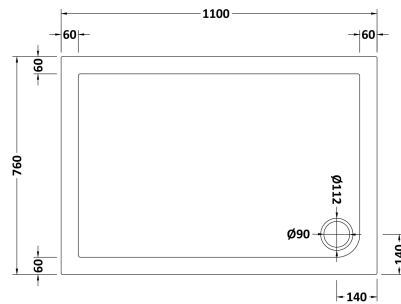

Sales Code: NSR017

Description: Sr Rectangular Tray 1100X760x40

Product Dimensions

Length (mm):	1100
Width (mm):	760
Height (mm):	40
Nett Weight (kg):	23.1

Packaging Dimensions

Length (mm):	1140
Width (mm):	800
Height (mm):	80
Gross Weight (kg):	23.1

Packaging Data

Box Colour:	Shrinkwrap & Polystyrene
Box Qty:	1
Label Size:	100 x 50
Label Colour:	White Label
Label Qty:	2

Outer Box Dimensions (If Applicable)

Length (mm):	
Width (mm):	
Height (mm):	
Gross Weight (kg):	
Barcode:	5056211872252

Product Details

Country of Origin:	United Kingdom
Fitting Instruction:	No
CE Certification:	Yes
Colour/Finish:	White
Product Material:	Acrylic Capped ABS Caco3 & Pu
Material Colour Reference:	European White
Radius:	0
Waste Required (mm):	90
Compatible with Leg Kit:	Yes