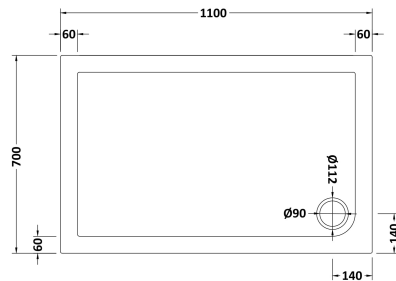

Sales Code: NSR016

Description: Sr Rectangular Tray 1100X700x40

Product Dimensions

Length (mm):	1100
Width (mm):	700
Height (mm):	40
Nett Weight (kg):	22

Packaging Dimensions

Length (mm):	1140
Width (mm):	740
Height (mm):	80
Gross Weight (kg):	22

Packaging Data

Box Colour:	Shrinkwrap & Polystyrene
Box Qty:	1
Label Size:	100 x 50
Label Colour:	White Label
Label Qty:	2

Outer Box Dimensions (If Applicable)

Length (mm):	
Width (mm):	
Height (mm):	
Gross Weight (kg):	
Barcode:	5056211872245

Product Details

Country of Origin:	United Kingdom
Fitting Instruction:	No
CE Certification:	Yes
Colour/Finish:	White
Product Material:	Acrylic Capped ABS Caco3 & Pu
Material Colour Reference:	European White
Radius:	0
Waste Required (mm):	90
Compatible with Leg Kit:	Yes