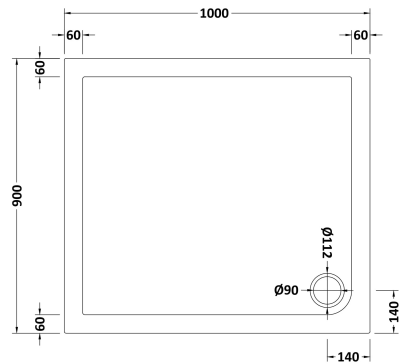

**Sales Code:** NSR014

**Description:** Sr Rectangular Tray 1000X900x40

**Product Dimensions**

Length (mm):	1000
Width (mm):	900
Height (mm):	40
Nett Weight (kg):	23.7

**Packaging Dimensions**

Length (mm):	1040
Width (mm):	940
Height (mm):	80
Gross Weight (kg):	23.7

**Packaging Data**

Box Colour:	Shrinkwrap & Polystyrene
Box Qty:	1
Label Size:	100 x 50
Label Colour:	White Label
Label Qty:	2

**Outer Box Dimensions (If Applicable)**

Length (mm):	
Width (mm):	
Height (mm):	
Gross Weight (kg):	
Barcode:	5056211872221

**Product Details**

Country of Origin:	United Kingdom
Fitting Instruction:	No
CE Certification:	Yes
Colour/Finish:	White
Product Material:	Acrylic Capped ABS Caco3 & Pu
Material Colour Reference:	European White
Radius:	0
Waste Required (mm):	90
Compatible with Leg Kit:	Yes