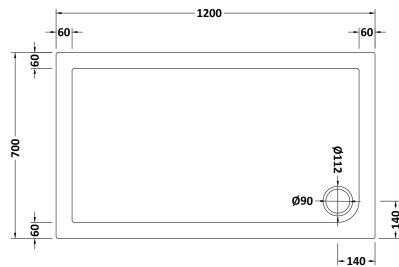

Sales Code: NSR011

Description: Sr Rectangular Tray 1200X700x40

Product Dimensions

Length (mm):	1200
Width (mm):	700
Height (mm):	40
Nett Weight (kg):	22.8

Packaging Dimensions

Length (mm):	1240
Width (mm):	740
Height (mm):	80
Gross Weight (kg):	22.8

Packaging Data

Box Colour:	Shrinkwrap & Polystyrene
Box Qty:	1
Label Size:	100 x 50
Label Colour:	White Label
Label Qty:	2

Outer Box Dimensions (If Applicable)

Length (mm):	
Width (mm):	
Height (mm):	
Gross Weight (kg):	
Barcode:	5056211872191

Product Details

Country of Origin:	United Kingdom
Fitting Instruction:	No
CE Certification:	Yes
Colour/Finish:	White
Product Material:	Acrylic Capped ABS Caco3 & Pu
Material Colour Reference:	European White
Radius:	0
Waste Required (mm):	90
Compatible with Leg Kit:	Yes