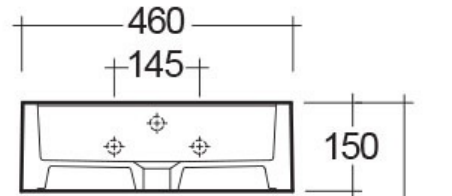

RAK-NOVA

Wash basin | Semi Recessed

RAK
CERAMICS

Technical specifications

Dimensions: 460 x 460 mm

Weight: 17 Kg

Color: Alpine White

Shape of basin: Square

Overflow hole: yes

Code Name

OC123AWHA NOVA WASH BASIN SEMI RECESSED 46CM

Dimensions: All dimensions in mm tolerance $\pm 5\%$ for below 200mm and $\pm 3\%$ for above 200mm.

Note: Due to a continuing development programme to improve design and performance, the manufacturer reserves all rights to vary specifications without prior information.