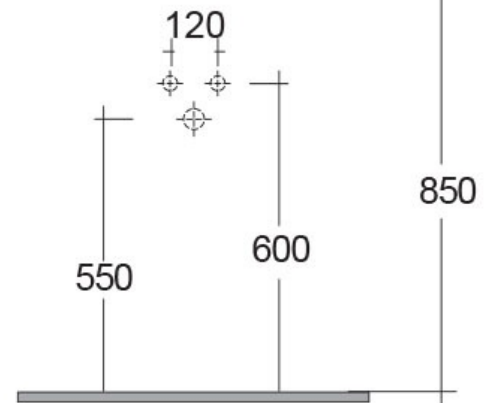

RAK-NOVA

Wash basin | Semi Recessed

RAK
CERAMICS

Technical specifications

Dimensions: 460 x 460 mm

Weight: 17 Kg

Color: Alpine White

Shape of basin: Square

Overflow hole: yes

Code Name

OC123AWHA NOVA WASH BASIN SEMI RECESSED 46CM

Dimensions: All dimensions in mm tolerance $\pm 5\%$ for below 200mm and $\pm 3\%$ for above 200mm.

Note: Due to a continuing development programme to improve design and performance, the manufacturer reserves all rights to vary specifications without prior information.