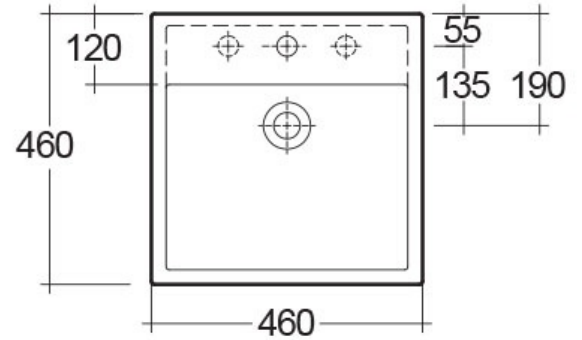

RAK-NOVA

Wash basin | Semi Recessed

RAK
CERAMICS

Technical specifications

Dimensions: 460 x 460 mm

Weight: 17 Kg

Color: Alpine White

Shape of basin: Square

Overflow hole: yes

Code Name

OC123AWHA NOVA WASH BASIN SEMI RECESSED 46CM

Dimensions: All dimensions in mm tolerance $\pm 5\%$ for below 200mm and $\pm 3\%$ for above 200mm.

Note: Due to a continuing development programme to improve design and performance, the manufacturer reserves all rights to vary specifications without prior information.