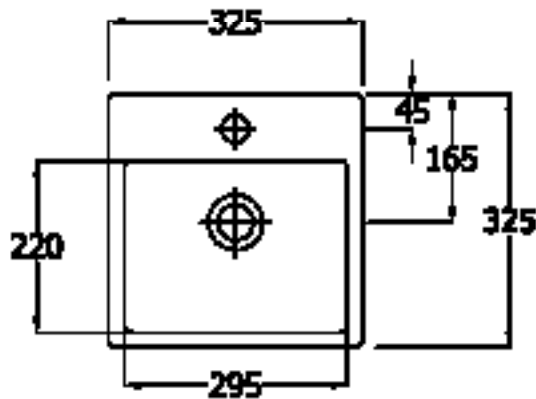

VANITY BASIN'S

NOVA SIT ON Mini Vanity Basin

RAK
CERAMICS

SPECIFICATION/CODE REFERENCE

Please use the reference codes shown below:

NOVA30

SIZE 325 x 325 x 150 mm

TAP HOLE Single tap hole

OVER FLOW No Overflow

MATERIAL Fireclay

WEIGHT 8.60 kg

COLOURS White

WARRANTY 10 Years

Dimensions: All measurements are in millimeters and are subject to normal manufacturing variations.
Note: Due to a continuing development programme to improve design and performance, the manufacturer reserves all rights to vary specifications without prior informations. Please note accessories are for photographic use only.