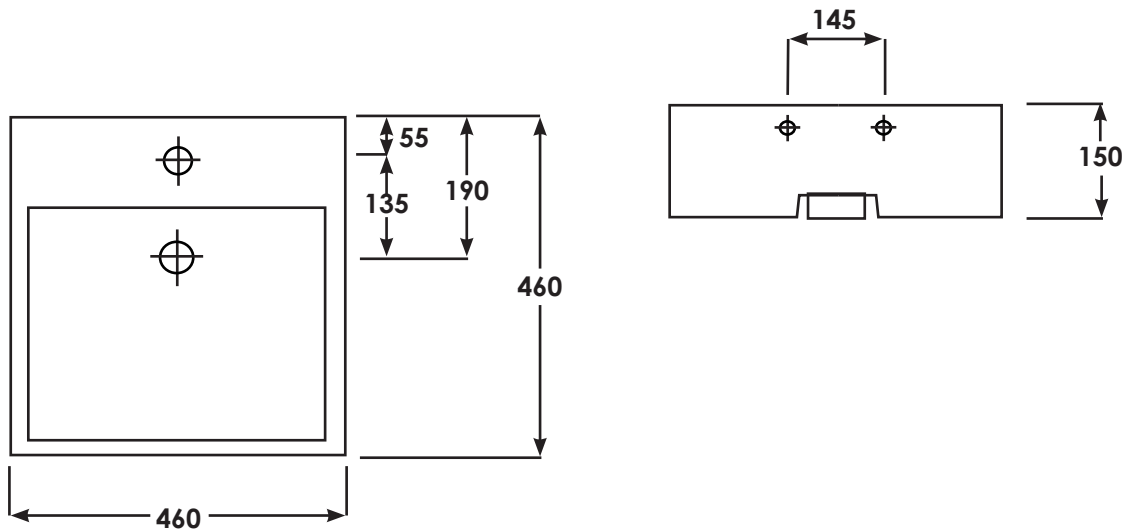

VANITY BASIN'S

NOVA SIT ON Vanity Basin

RAK
CERAMICS

SPECIFICATION/CODE REFERENCE

Please use the reference codes shown below:

NOVA1 NOVA0

SIZE 460 x 460 x 150 mm

TAP HOLE Single tap hole

OVER FLOW Over flow built in

MATERIAL Fireclay

WEIGHT 17.50 kg

COLOURS White

WARRANTY 10 Years

Dimensions: All measurements are in millimeters and are subject to normal manufacturing variations.

Note: Due to a continuing development programme to improve design and performance, the manufacturer reserves all rights to vary specifications without prior informations. Please note accessories are for photographic use only.