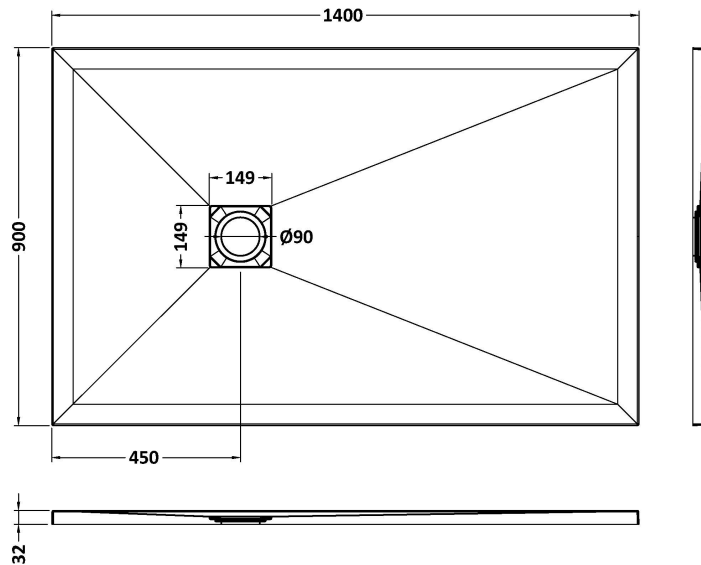

Sales Code: NLT91034

Description: Rectangular Shower Tray 1400X900

Product Dimensions

Length (mm):	1400
Width (mm):	900
Height (mm):	33
Nett Weight (kg):	56.47

Packaging Dimensions

Length (mm):	1440
Width (mm):	940
Height (mm):	73
Gross Weight (kg):	56.47

Packaging Data

Box Colour:	Shrinkwrap & Polystyrene
Box Qty:	1
Label Size:	100 x 50
Label Colour:	White Label
Label Qty:	2

Outer Box Dimensions (If Applicable)

Length (mm):	
Width (mm):	
Height (mm):	
Gross Weight (kg):	
Barcode:	5056462656342

Product Details

Country of Origin:	United Kingdom
Fitting Instruction:	No
CE Certification:	Yes
Colour/Finish:	Slate Black
Product Material:	Acrylic Capped ABS Caco3 & Pu
Material Colour Reference:	Slate Black
Radius:	0
Waste Required (mm):	90
Compatible with Leg Kit:	No