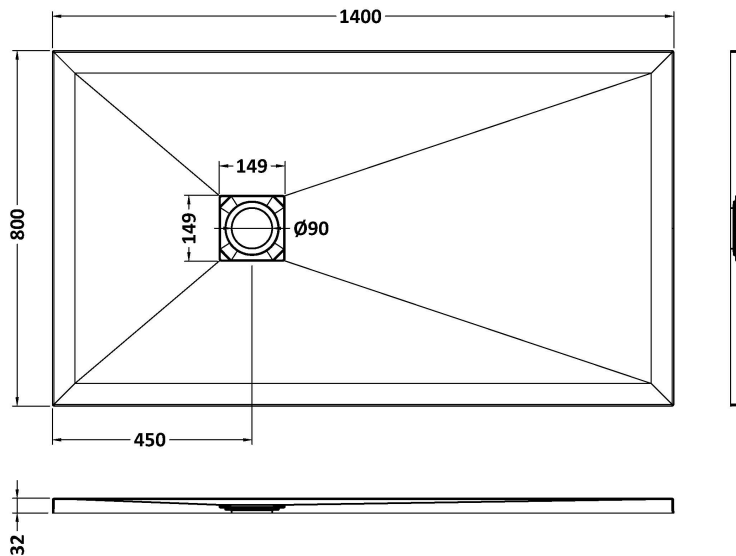

Sales Code: NLT91033

Description: Rectangular Shower Tray 1400X800

Product Dimensions

Length (mm):	1400
Width (mm):	800
Height (mm):	33
Nett Weight (kg):	41.95

Packaging Dimensions

Length (mm):	1440
Width (mm):	840
Height (mm):	73
Gross Weight (kg):	41.95

Packaging Data

Box Colour:	Shrinkwrap & Polystyrene
Box Qty:	1
Label Size:	100 x 50
Label Colour:	White Label
Label Qty:	2

Outer Box Dimensions (If Applicable)

Length (mm):	
Width (mm):	
Height (mm):	
Gross Weight (kg):	
Barcode:	5056462656311

Product Details

Country of Origin:	United Kingdom
Fitting Instruction:	No
CE Certification:	Yes
Colour/Finish:	Slate Black
Product Material:	Acrylic Capped ABS Caco3 & Pu
Material Colour Reference:	Slate Black
Radius:	0
Waste Required (mm):	90
Compatible with Leg Kit:	No