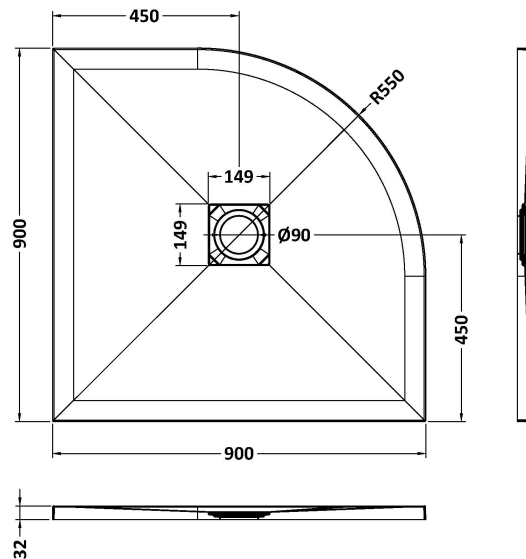

Sales Code: NLT71106

Description: Quadrant Shower Tray 900X900

Product Dimensions

Length (mm):	900
Width (mm):	900
Height (mm):	33
Nett Weight (kg):	27.8

Packaging Dimensions

Length (mm):	940
Width (mm):	940
Height (mm):	73
Gross Weight (kg):	27.8

Packaging Data

Box Colour:	Shrinkwrap & Polystyrene
Box Qty:	1
Label Size:	100 x 50
Label Colour:	White Label
Label Qty:	2

Outer Box Dimensions (If Applicable)

Length (mm):	
Width (mm):	
Height (mm):	
Gross Weight (kg):	
Barcode:	5056462656175

Product Details

Country of Origin:	United Kingdom
Fitting Instruction:	No
CE Certification:	Yes
Colour/Finish:	Slate Grey
Product Material:	Acrylic Capped ABS Caco3 & Pu
Material Colour Reference:	Slate Grey
Radius:	550
Waste Required (mm):	90
Compatible with Leg Kit:	No