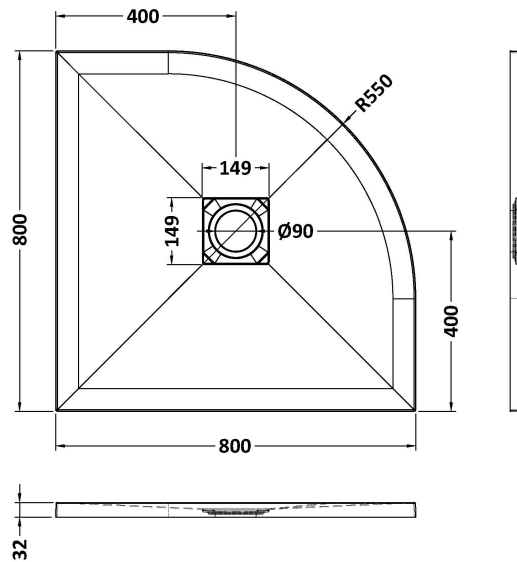

Sales Code: NLT71105

Description: Quadrant Shower Tray 800X800

### Product Dimensions

Length (mm):	800
Width (mm):	800
Height (mm):	33
Nett Weight (kg):	22.73

### Packaging Dimensions

Length (mm):	840
Width (mm):	840
Height (mm):	73
Gross Weight (kg):	22.73

### Outer Box Dimensions (If Applicable)

Length (mm):	
Width (mm):	
Height (mm):	
Gross Weight (kg):	
Barcode:	5056462656144