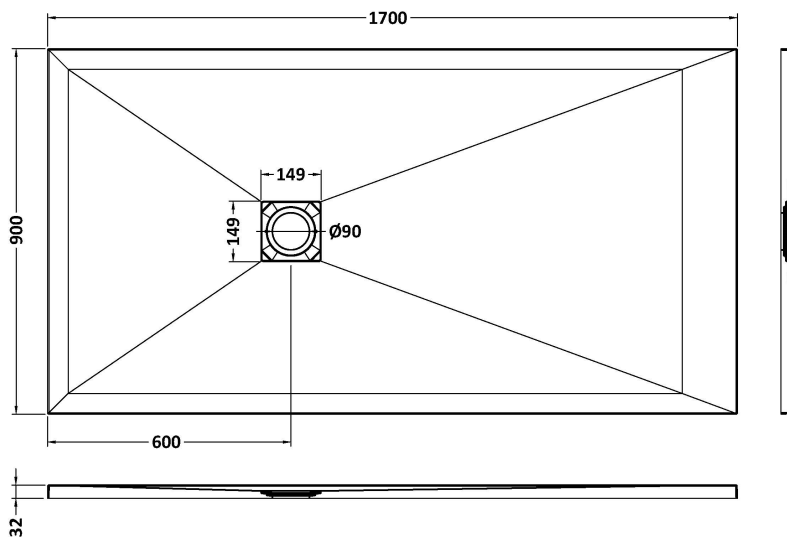

**Sales Code:** NLT71064

**Description:** Rectangular Shower Tray 1700X900

**Product Dimensions**

Length (mm):	1700
Width (mm):	900
Height (mm):	33
Nett Weight (kg):	66.3

**Packaging Dimensions**

Length (mm):	1740
Width (mm):	940
Height (mm):	73
Gross Weight (kg):	66.3

**Packaging Data**

Box Colour:	Shrinkwrap & Polystyrene
Box Qty:	1
Label Size:	100 x 50
Label Colour:	White Label
Label Qty:	2

**Outer Box Dimensions (If Applicable)**

Length (mm):	
Width (mm):	
Height (mm):	
Gross Weight (kg):	
Barcode:	5056462656472

**Product Details**

Country of Origin:	United Kingdom
Fitting Instruction:	No
CE Certification:	Yes
Colour/Finish:	Slate Grey
Product Material:	Acrylic Capped ABS Caco3 & Pu
Material Colour Reference:	Slate Grey
Radius:	0
Waste Required (mm):	90
Compatible with Leg Kit:	No