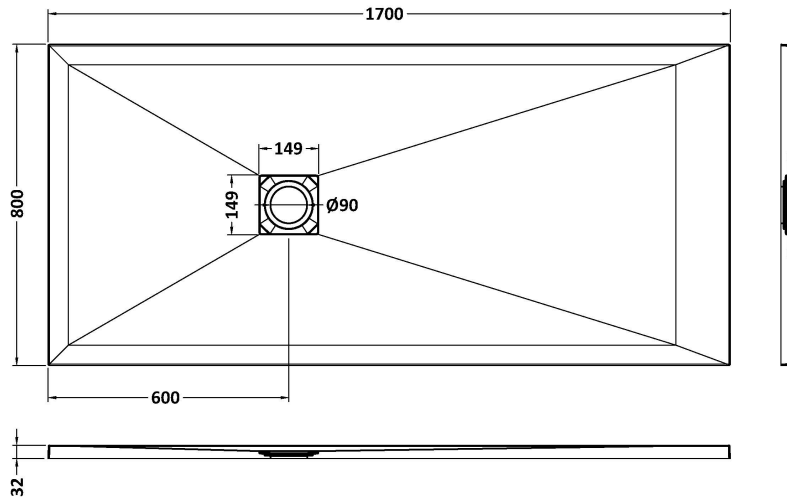

Sales Code: NLT71063

Description: Rectangular Shower Tray 1700X800

Product Dimensions

Length (mm):	1700
Width (mm):	800
Height (mm):	33
Nett Weight (kg):	66

Packaging Dimensions

Length (mm):	1740
Width (mm):	840
Height (mm):	73
Gross Weight (kg):	66

Packaging Data

Box Colour:	Shrinkwrap & Polystyrene
Box Qty:	1
Label Size:	100 x 50
Label Colour:	White Label
Label Qty:	2

Outer Box Dimensions (If Applicable)

Length (mm):	
Width (mm):	
Height (mm):	
Gross Weight (kg):	
Barcode:	5056462656441

Product Details

Country of Origin:	United Kingdom
Fitting Instruction:	No
CE Certification:	Yes
Colour/Finish:	Slate Grey
Product Material:	Acrylic Capped ABS Caco3 & Pu
Material Colour Reference:	Slate Grey
Radius:	0
Waste Required (mm):	90
Compatible with Leg Kit:	No