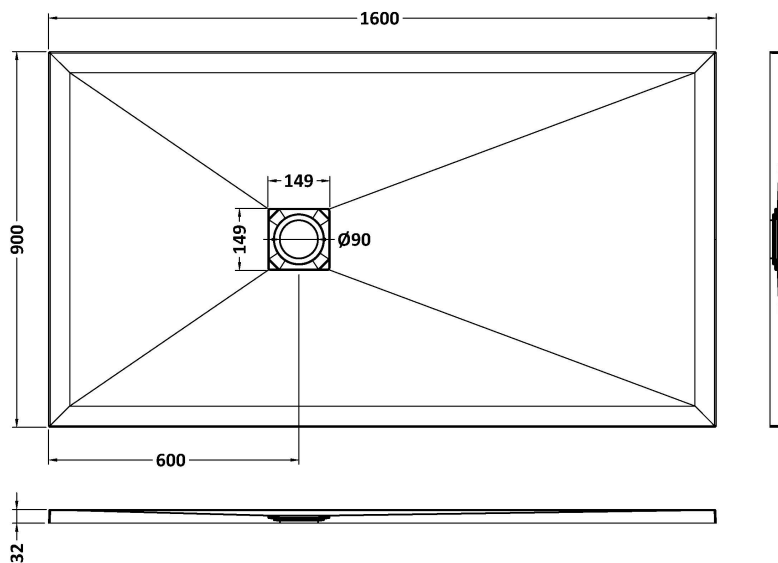

Sales Code: NLT71054

Description: Rectangular Shower Tray 1600X900

Product Dimensions

Length (mm):	1600
Width (mm):	900
Height (mm):	33
Nett Weight (kg):	45.11

Packaging Dimensions

Length (mm):	1640
Width (mm):	940
Height (mm):	73
Gross Weight (kg):	45.11

Packaging Data

Box Colour:	Shrinkwrap & Polystyrene
Box Qty:	1
Label Size:	100 x 50
Label Colour:	White Label
Label Qty:	2

Outer Box Dimensions (If Applicable)

Length (mm):	
Width (mm):	
Height (mm):	
Gross Weight (kg):	
Barcode:	5056462656410

Product Details

Country of Origin:	United Kingdom
Fitting Instruction:	No
CE Certification:	Yes
Colour/Finish:	Slate Grey
Product Material:	Acrylic Capped ABS Caco3 & Pu
Material Colour Reference:	Slate Grey
Radius:	0
Waste Required (mm):	90
Compatible with Leg Kit:	No