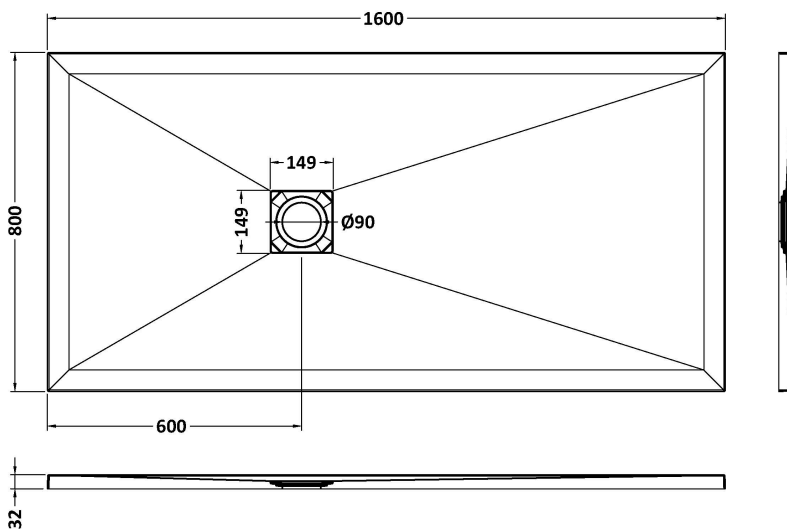

**Sales Code:** NLT71053

**Description:** Rectangular Shower Tray 1600X800

### Product Dimensions

Length (mm):	1600
Width (mm):	800
Height (mm):	33
Nett Weight (kg):	52.3

### Packaging Dimensions

Length (mm):	1640
Width (mm):	840
Height (mm):	73
Gross Weight (kg):	52.3

### Outer Box Dimensions (If Applicable)

Length (mm):	
Width (mm):	
Height (mm):	
Gross Weight (kg):	
Barcode:	5056462656380