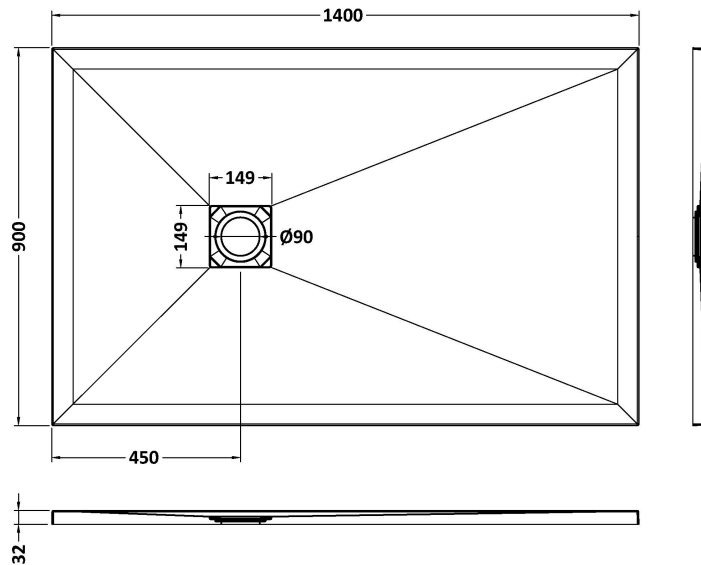

Sales Code: NLT71034

Description: Rectangular Shower Tray 1400X900

Product Dimensions

Length (mm):	1400
Width (mm):	900
Height (mm):	33
Nett Weight (kg):	56.47

Packaging Dimensions

Length (mm):	1440
Width (mm):	940
Height (mm):	73
Gross Weight (kg):	56.47

Packaging Data

Box Colour:	Shrinkwrap & Polystyrene
Box Qty:	1
Label Size:	100 x 50
Label Colour:	White Label
Label Qty:	2

Outer Box Dimensions (If Applicable)

Length (mm):	
Width (mm):	
Height (mm):	
Gross Weight (kg):	
Barcode:	5056462656359

Product Details

Country of Origin:	United Kingdom
Fitting Instruction:	No
CE Certification:	Yes
Colour/Finish:	Slate Grey
Product Material:	Acrylic Capped ABS Caco3 & Pu
Material Colour Reference:	Slate Grey
Radius:	0
Waste Required (mm):	90
Compatible with Leg Kit:	No