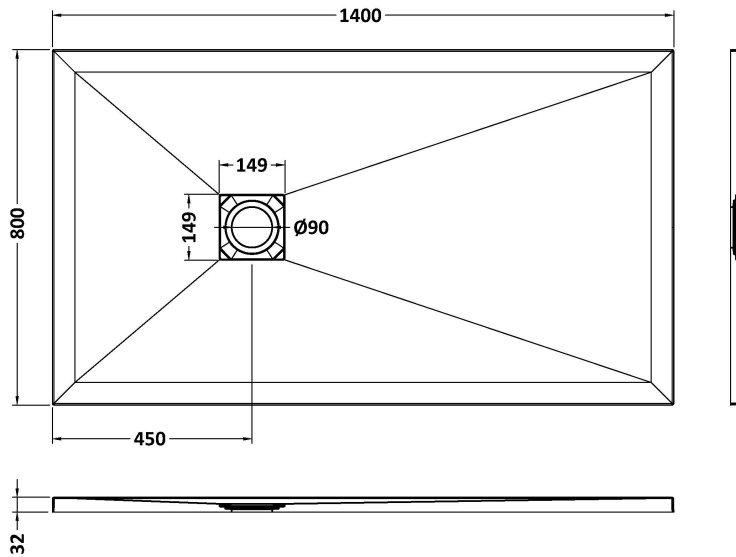

Sales Code: NLT71033

Description: Rectangular Shower Tray 1400X800

Product Dimensions

Length (mm):	1400
Width (mm):	800
Height (mm):	33
Nett Weight (kg):	41.95

Packaging Dimensions

Length (mm):	1440
Width (mm):	840
Height (mm):	73
Gross Weight (kg):	41.95

Packaging Data

Box Colour:	Shrinkwrap & Polystyrene
Box Qty:	1
Label Size:	100 x 50
Label Colour:	White Label
Label Qty:	2

Outer Box Dimensions (If Applicable)

Length (mm):	
Width (mm):	
Height (mm):	
Gross Weight (kg):	
Barcode:	5056462656328

Product Details

Country of Origin:	United Kingdom
Fitting Instruction:	No
CE Certification:	Yes
Colour/Finish:	Slate Grey
Product Material:	Acrylic Capped ABS Caco3 & Pu
Material Colour Reference:	Slate Grey
Radius:	0
Waste Required (mm):	90
Compatible with Leg Kit:	No