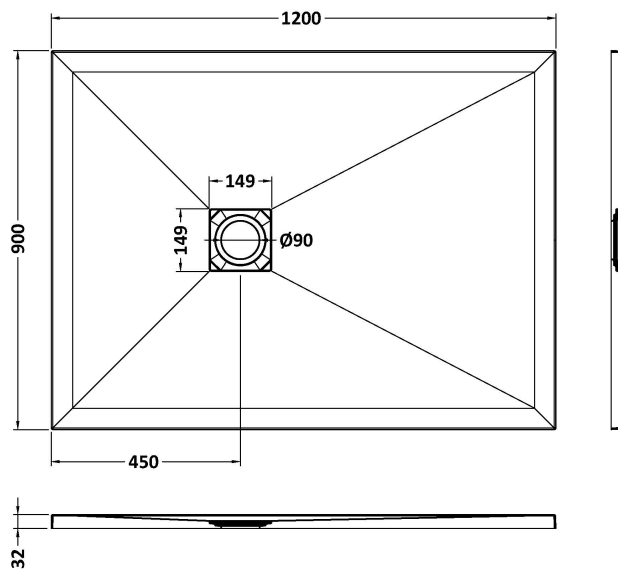

Sales Code: NLT71024

Description: Rectangular Shower Tray 1200X900

### Product Dimensions

Length (mm):	1200
Width (mm):	900
Height (mm):	33
Nett Weight (kg):	43.47

### Packaging Dimensions

Length (mm):	1240
Width (mm):	940
Height (mm):	73
Gross Weight (kg):	43.47

### Outer Box Dimensions (If Applicable)

Length (mm):	
Width (mm):	
Height (mm):	
Gross Weight (kg):	
Barcode:	5056462656298