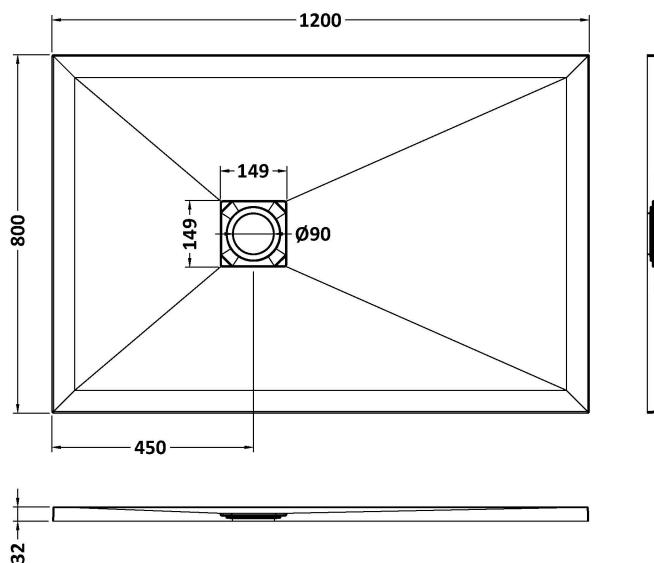

Sales Code: NLT71023

Description: Rectangular Shower Tray 1200X800

Product Dimensions

Length (mm):	1200
Width (mm):	800
Height (mm):	33
Nett Weight (kg):	38,2

Packaging Dimensions

Length (mm):	1240
Width (mm):	840
Height (mm):	73
Gross Weight (kg):	38,2

Packaging Data

Box Colour:	Shrinkwrap & Polystyrene
Box Qty:	1
Label Size:	100 x 50
Label Colour:	White Label
Label Qty:	2

Outer Box Dimensions (If Applicable)

Length (mm):	
Width (mm):	
Height (mm):	
Gross Weight (kg):	
Barcode:	5056462656267

Product Details

Country of Origin:	United Kingdom
Fitting Instruction:	No
CE Certification:	Yes
Colour/Finish:	Slate Grey
Product Material:	Acrylic Capped ABS Caco3 & Pu
Material Colour Reference:	Slate Grey
Radius:	0
Waste Required (mm):	90
Compatible with Leg Kit:	No