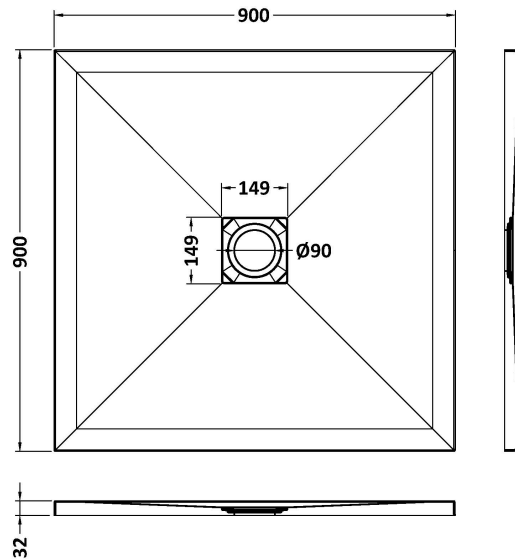

Sales Code: NLT71010

Description: Square Shower Tray 900X900

### Product Dimensions

Length (mm):	900
Width (mm):	900
Height (mm):	33
Nett Weight (kg):	32.67

### Packaging Dimensions

Length (mm):	940
Width (mm):	940
Height (mm):	73
Gross Weight (kg):	32.67

### Outer Box Dimensions (If Applicable)

Length (mm):	
Width (mm):	
Height (mm):	
Gross Weight (kg):	
Barcode:	5056462656236