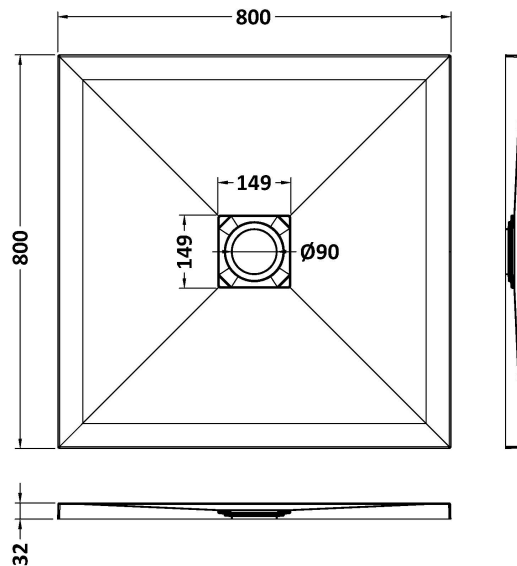

Sales Code: NLT71006

Description: Square Shower Tray 800X800

### Product Dimensions

Length (mm):	800
Width (mm):	800
Height (mm):	33
Nett Weight (kg):	24.73

### Packaging Dimensions

Length (mm):	840
Width (mm):	840
Height (mm):	73
Gross Weight (kg):	24.73

### Outer Box Dimensions (If Applicable)

Length (mm):	
Width (mm):	
Height (mm):	
Gross Weight (kg):	
Barcode:	5056462656205