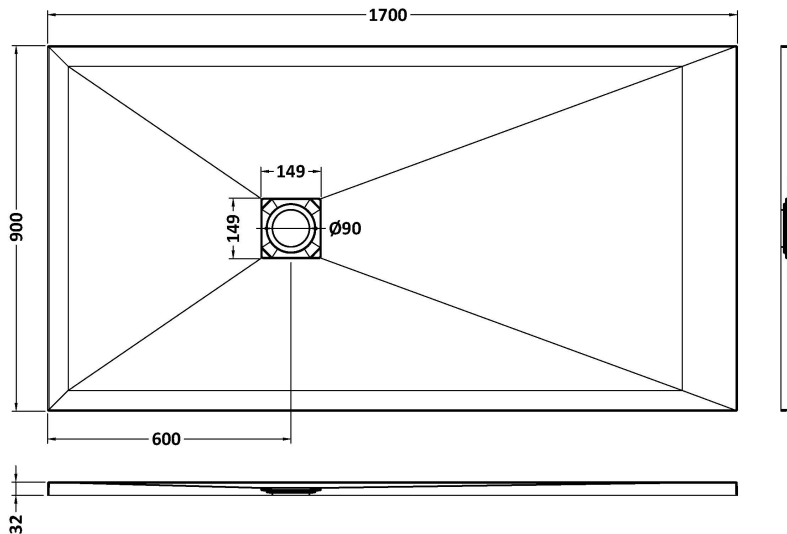

Sales Code: NLT61064

Description: Rectangular Shower Tray 1700X900

Product Dimensions

Length (mm):	1700
Width (mm):	900
Height (mm):	33
Nett Weight (kg):	66.3

Packaging Dimensions

Length (mm):	1740
Width (mm):	940
Height (mm):	73
Gross Weight (kg):	66.3

Packaging Data

Box Colour:	Shrinkwrap & Polystyrene
Box Qty:	1
Label Size:	100 x 50
Label Colour:	White Label
Label Qty:	2

Outer Box Dimensions (If Applicable)

Length (mm):	
Width (mm):	
Height (mm):	
Gross Weight (kg):	
Barcode:	5056462656458

Product Details

Country of Origin:	United Kingdom
Fitting Instruction:	No
CE Certification:	Yes
Colour/Finish:	Slate White
Product Material:	Acrylic Capped ABS Caco3 & Pu
Material Colour Reference:	Slate White
Radius:	0
Waste Required (mm):	90
Compatible with Leg Kit:	No