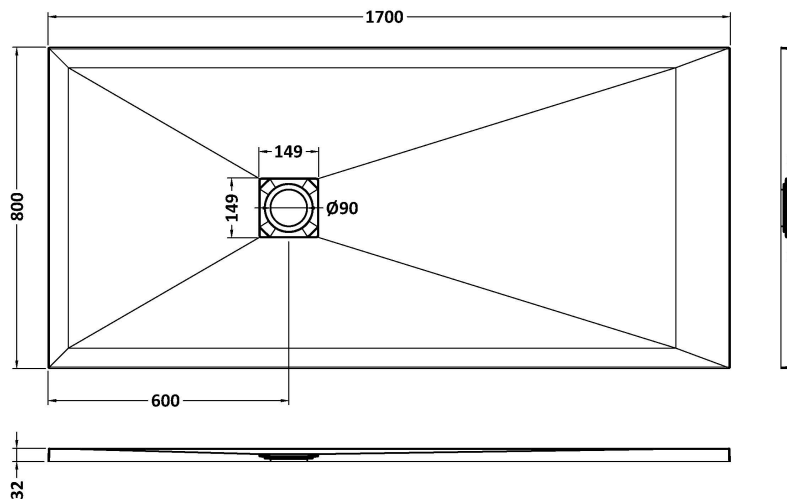

Sales Code: NLT61063

Description: Rectangular Shower Tray 1700X800

Product Dimensions

Length (mm):	1700
Width (mm):	800
Height (mm):	33
Nett Weight (kg):	66

Packaging Dimensions

Length (mm):	1740
Width (mm):	840
Height (mm):	73
Gross Weight (kg):	66

Packaging Data

Box Colour:	Shrinkwrap & Polystyrene
Box Qty:	1
Label Size:	100 x 50
Label Colour:	White Label
Label Qty:	2

Outer Box Dimensions (If Applicable)

Length (mm):	
Width (mm):	
Height (mm):	
Gross Weight (kg):	
Barcode:	5056462656427

Product Details

Country of Origin:	United Kingdom
Fitting Instruction:	No
CE Certification:	Yes
Colour/Finish:	Slate White
Product Material:	Acrylic Capped ABS Caco3 & Pu
Material Colour Reference:	Slate White
Radius:	0
Waste Required (mm):	90
Compatible with Leg Kit:	No