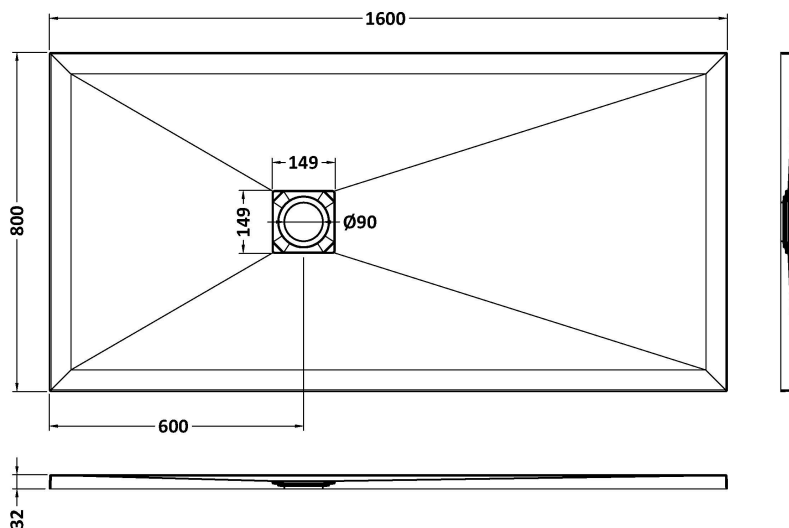

Sales Code: NLT61053

Description: Rectangular Shower Tray 1600X800

Product Dimensions

Length (mm):	1600
Width (mm):	800
Height (mm):	33
Nett Weight (kg):	52.33

Packaging Dimensions

Length (mm):	1640
Width (mm):	840
Height (mm):	73
Gross Weight (kg):	52.33

Packaging Data

Box Colour:	Shrinkwrap & Polystyrene
Box Qty:	1
Label Size:	100 x 50
Label Colour:	White Label
Label Qty:	2

Outer Box Dimensions (If Applicable)

Length (mm):	
Width (mm):	
Height (mm):	
Gross Weight (kg):	
Barcode:	5056462656366

Product Details

Country of Origin:	United Kingdom
Fitting Instruction:	No
CE Certification:	Yes
Colour/Finish:	Slate White
Product Material:	Acrylic Capped ABS Caco3 & Pu
Material Colour Reference:	Slate White
Radius:	0
Waste Required (mm):	90
Compatible with Leg Kit:	No