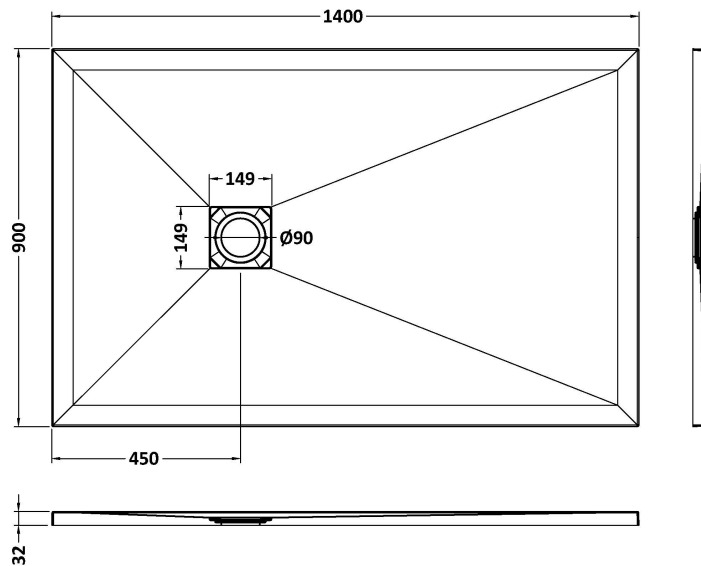

Sales Code: NLT61034

Description: Rectangular Shower Tray 1400X900

Product Dimensions

Length (mm):	1400
Width (mm):	900
Height (mm):	33
Nett Weight (kg):	56.47

Packaging Dimensions

Length (mm):	1440
Width (mm):	940
Height (mm):	73
Gross Weight (kg):	56.47

Packaging Data

Box Colour:	Shrinkwrap & Polystyrene
Box Qty:	1
Label Size:	100 x 50
Label Colour:	White Label
Label Qty:	2

Outer Box Dimensions (If Applicable)

Length (mm):	
Width (mm):	
Height (mm):	
Gross Weight (kg):	
Barcode:	5056462656335

Product Details

Country of Origin:	United Kingdom
Fitting Instruction:	No
CE Certification:	Yes
Colour/Finish:	Slate White
Product Material:	Acrylic Capped ABS Caco3 & Pu
Material Colour Reference:	Slate White
Radius:	0
Waste Required (mm):	90
Compatible with Leg Kit:	No