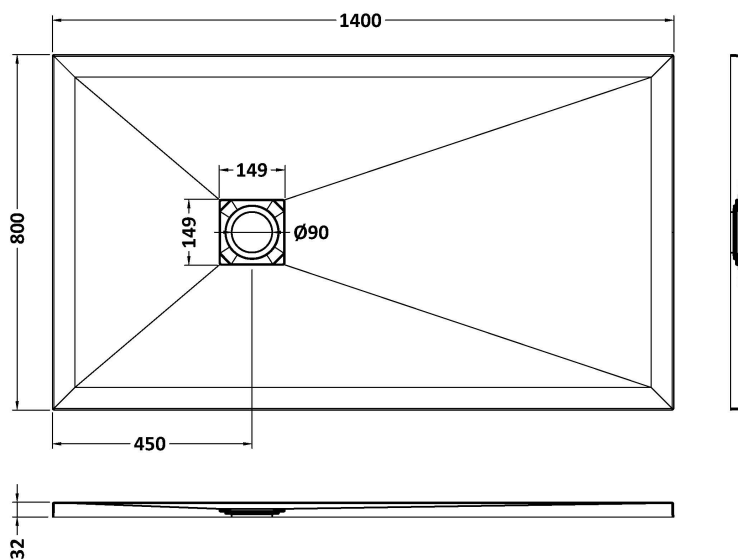

Sales Code: NLT61033

Description: Rectangular Shower Tray 1400X800

### Product Dimensions

Length (mm):	1400
Width (mm):	800
Height (mm):	33
Nett Weight (kg):	41.95

### Packaging Dimensions

Length (mm):	1440
Width (mm):	840
Height (mm):	73
Gross Weight (kg):	41.95

### Outer Box Dimensions (If Applicable)

Length (mm):	
Width (mm):	
Height (mm):	
Gross Weight (kg):	
Barcode:	5056462656304