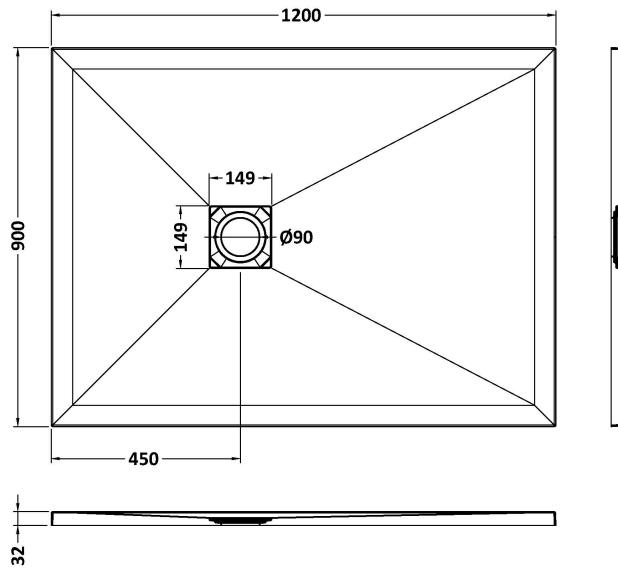

Sales Code: NLT61024

Description: Rectangular Shower Tray 1200X900

Product Dimensions

Length (mm):	1200
Width (mm):	900
Height (mm):	33
Nett Weight (kg):	43.47

Packaging Dimensions

Length (mm):	1240
Width (mm):	940
Height (mm):	73
Gross Weight (kg):	43.47

Packaging Data

Box Colour:	Shrinkwrap & Polystyrene
Box Qty:	1
Label Size:	100 x 50
Label Colour:	White Label
Label Qty:	2

Outer Box Dimensions (If Applicable)

Length (mm):	
Width (mm):	
Height (mm):	
Gross Weight (kg):	
Barcode:	5056462656274

Product Details

Country of Origin:	United Kingdom
Fitting Instruction:	No
CE Certification:	Yes
Colour/Finish:	Slate White
Product Material:	Acrylic Capped ABS Caco3 & Pu
Material Colour Reference:	Slate White
Radius:	0
Waste Required (mm):	90
Compatible with Leg Kit:	No