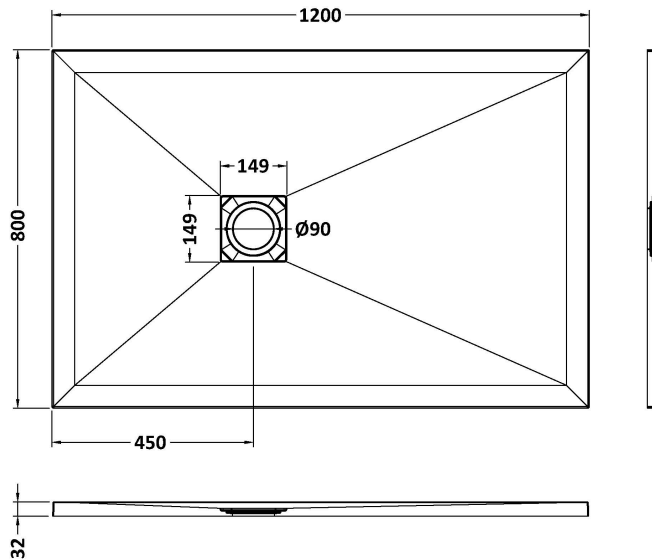

**Sales Code:** NLT61023

**Description:** Rectangular Shower Tray 1200X800

**Product Dimensions**

Length (mm):	1200
Width (mm):	800
Height (mm):	33
Nett Weight (kg):	38,2

**Packaging Dimensions**

Length (mm):	1240
Width (mm):	840
Height (mm):	73
Gross Weight (kg):	38,2

**Packaging Data**

Box Colour:	Shrinkwrap & Polystyrene
Box Qty:	1
Label Size:	100 x 50
Label Colour:	White Label
Label Qty:	2

**Outer Box Dimensions (If Applicable)**

Length (mm):	
Width (mm):	
Height (mm):	
Gross Weight (kg):	
Barcode:	5056462656243

**Product Details**

Country of Origin:	United Kingdom
Fitting Instruction:	No
CE Certification:	Yes
Colour/Finish:	Slate White
Product Material:	Acrylic Capped ABS Caco3 & Pu
Material Colour Reference:	Slate White
Radius:	0
Waste Required (mm):	90
Compatible with Leg Kit:	No