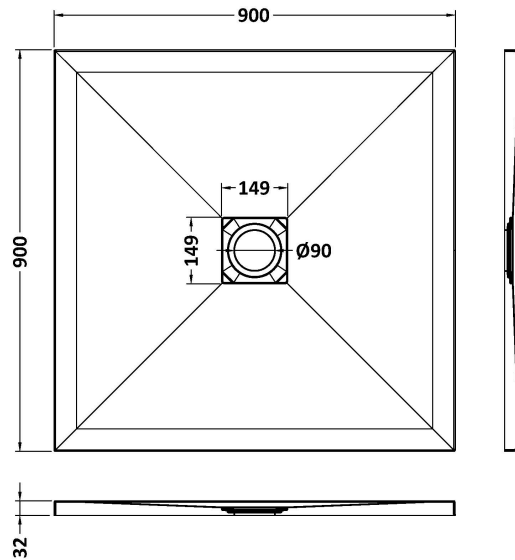

Sales Code: NLT61010

Description: Square Shower Tray 900X900

Product Dimensions

Length (mm):	900
Width (mm):	900
Height (mm):	33
Nett Weight (kg):	32.67

Packaging Dimensions

Length (mm):	940
Width (mm):	940
Height (mm):	73
Gross Weight (kg):	32.67

Packaging Data

Box Colour:	Shrinkwrap & Polystyrene
Box Qty:	1
Label Size:	100 x 50
Label Colour:	White Label
Label Qty:	2

Outer Box Dimensions (If Applicable)

Length (mm):	
Width (mm):	
Height (mm):	
Gross Weight (kg):	
Barcode:	5056462656212

Product Details

Country of Origin:	United Kingdom
Fitting Instruction:	No
CE Certification:	Yes
Colour/Finish:	Slate White
Product Material:	Acrylic Capped ABS Caco3 & Pu
Material Colour Reference:	Slate White
Radius:	0
Waste Required (mm):	90
Compatible with Leg Kit:	No