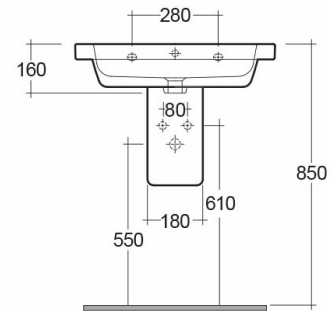

RAK-RESORT

Wash basin | Half Pedestal

RAK
CERAMICS

Technical specifications

Dimensions:	650 x 460 mm
Weight:	26 Kg
Color:	Alpine White
Shape of basin:	Rounded Rectangle
Overflow hole:	yes
Suites:	RAK-RESORT

Code	Name
CY0103AWHA	CAROLINE HALF PEDESTAL
RST0101AWHA	RESORT WASH BASIN 65CM

Dimensions: All dimensions in mm tolerance $\pm 5\%$ for below 200mm and $\pm 3\%$ for above 200mm.

Note: Due to a continuing development programme to improve design and performance, the manufacturer reserves all rights to vary specifications without prior information.