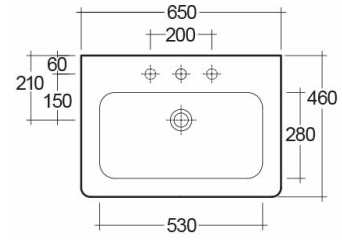

RAK-RESORT

Wash basin | Half Pedestal

RAK
CERAMICS

Technical specifications

Dimensions:	650 x 460 mm
Weight:	26 Kg
Color:	Alpine White
Shape of basin:	Rounded Rectangle
Overflow hole:	yes
Suites:	RAK-RESORT

Code	Name
CY0103AWHA	CAROLINE HALF PEDESTAL
RST0101AWHA	RESORT WASH BASIN 65CM

Dimensions: All dimensions in mm tolerance $\pm 5\%$ for below 200mm and $\pm 3\%$ for above 200mm.

Note: Due to a continuing development programme to improve design and performance, the manufacturer reserves all rights to vary specifications without prior information.