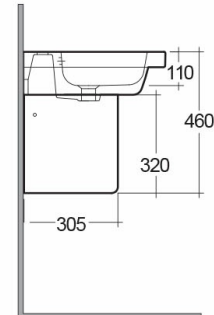

RAK-RESORT

Wash basin | Half Pedestal

RAK
CERAMICS

Technical specifications

Dimensions:	650 x 460 mm
Weight:	26 Kg
Color:	Alpine White
Shape of basin:	Rounded Rectangle
Overflow hole:	yes
Suites:	RAK-RESORT

Code	Name
CY0103AWHA	CAROLINE HALF PEDESTAL
RST0101AWHA	RESORT WASH BASIN 65CM

Dimensions: All dimensions in mm tolerance $\pm 5\%$ for below 200mm and $\pm 3\%$ for above 200mm.

Note: Due to a continuing development programme to improve design and performance, the manufacturer reserves all rights to vary specifications without prior information.