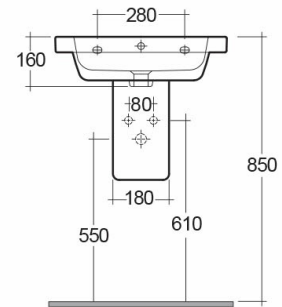

RAK-RESORT

Wash basin | Half Pedestal

RAK
CERAMICS

Technical specifications

Dimensions:	550 x 460 mm
Weight:	23 Kg
Color:	Alpine White
Shape of basin:	Rounded Rectangle
Overflow hole:	yes
Suites:	RAK-RESORT

Code	Name
CY0103AWHA	CAROLINE HALF PEDESTAL
RST0801AWHA	RESORT WASH BASIN 55CM

Dimensions: All dimensions in mm tolerance $\pm 5\%$ for below 200mm and $\pm 3\%$ for above 200mm.

Note: Due to a continuing development programme to improve design and performance, the manufacturer reserves all rights to vary specifications without prior information.