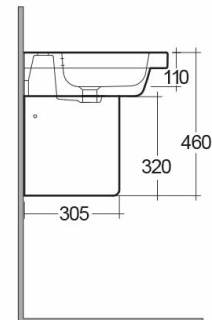

RAK-RESORT

Wash basin | Half Pedestal

RAK
CERAMICS

Technical specifications

Dimensions:	550 x 460 mm
Weight:	23 Kg
Color:	Alpine White
Shape of basin:	Rounded Rectangle
Overflow hole:	yes
Suites:	RAK-RESORT

Code	Name
CY0103AWHA	CAROLINE HALF PEDESTAL
RST0801AWHA	RESORT WASH BASIN 55CM

Dimensions: All dimensions in mm tolerance $\pm 5\%$ for below 200mm and $\pm 3\%$ for above 200mm.

Note: Due to a continuing development programme to improve design and performance, the manufacturer reserves all rights to vary specifications without prior information.