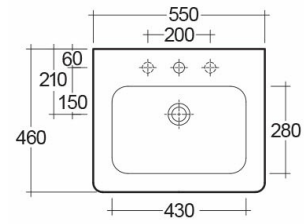

RAK-RESORT

Wash basin | Half Pedestal

RAK
CERAMICS

Technical specifications

Dimensions:	550 x 460 mm
Weight:	23 Kg
Color:	Alpine White
Shape of basin:	Rounded Rectangle
Overflow hole:	yes
Suites:	RAK-RESORT

Code	Name
CY0103AWHA	CAROLINE HALF PEDESTAL
RST0801AWHA	RESORT WASH BASIN 55CM

Dimensions: All dimensions in mm tolerance $\pm 5\%$ for below 200mm and $\pm 3\%$ for above 200mm.

Note: Due to a continuing development programme to improve design and performance, the manufacturer reserves all rights to vary specifications without prior information.