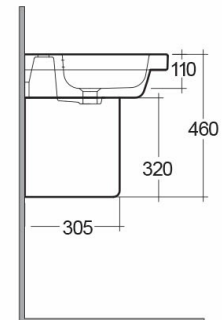

RAK-RESORT

Wash basin | Half Pedestal

RAK
CERAMICS

Technical specifications

Dimensions:	500 x 460 mm
Weight:	23 Kg
Color:	Alpine White
Shape of basin:	Rounded Rectangle
Overflow hole:	yes
Suites:	RAK-RESORT

Code	Name
CY0103AWHA	CAROLINE HALF PEDESTAL
RST0501AWHA	RESORT WASH BASIN 50CM

Dimensions: All dimensions in mm tolerance $\pm 5\%$ for below 200mm and $\pm 3\%$ for above 200mm.

Note: Due to a continuing development programme to improve design and performance, the manufacturer reserves all rights to vary specifications without prior information.