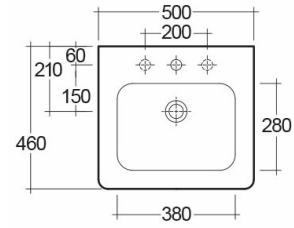

RAK-RESORT

Wash basin | Half Pedestal

RAK
CERAMICS

Technical specifications

Dimensions:	500 x 460 mm
Weight:	23 Kg
Color:	Alpine White
Shape of basin:	Rounded Rectangle
Overflow hole:	yes
Suites:	RAK-RESORT

Code	Name
CY0103AWHA	CAROLINE HALF PEDESTAL
RST0501AWHA	RESORT WASH BASIN 50CM

Dimensions: All dimensions in mm tolerance $\pm 5\%$ for below 200mm and $\pm 3\%$ for above 200mm.

Note: Due to a continuing development programme to improve design and performance, the manufacturer reserves all rights to vary specifications without prior information.