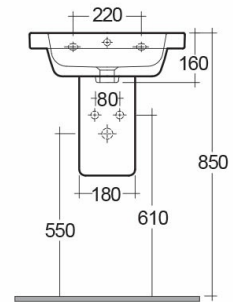

RAK-RESORT

Wash basin | Half Pedestal

RAK
CERAMICS

Technical specifications

Dimensions:	500 x 460 mm
Weight:	23 Kg
Color:	Alpine White
Shape of basin:	Rounded Rectangle
Overflow hole:	yes
Suites:	RAK-RESORT

Code	Name
CY0103AWHA	CAROLINE HALF PEDESTAL
RST0501AWHA	RESORT WASH BASIN 50CM

Dimensions: All dimensions in mm tolerance $\pm 5\%$ for below 200mm and $\pm 3\%$ for above 200mm.

Note: Due to a continuing development programme to improve design and performance, the manufacturer reserves all rights to vary specifications without prior information.