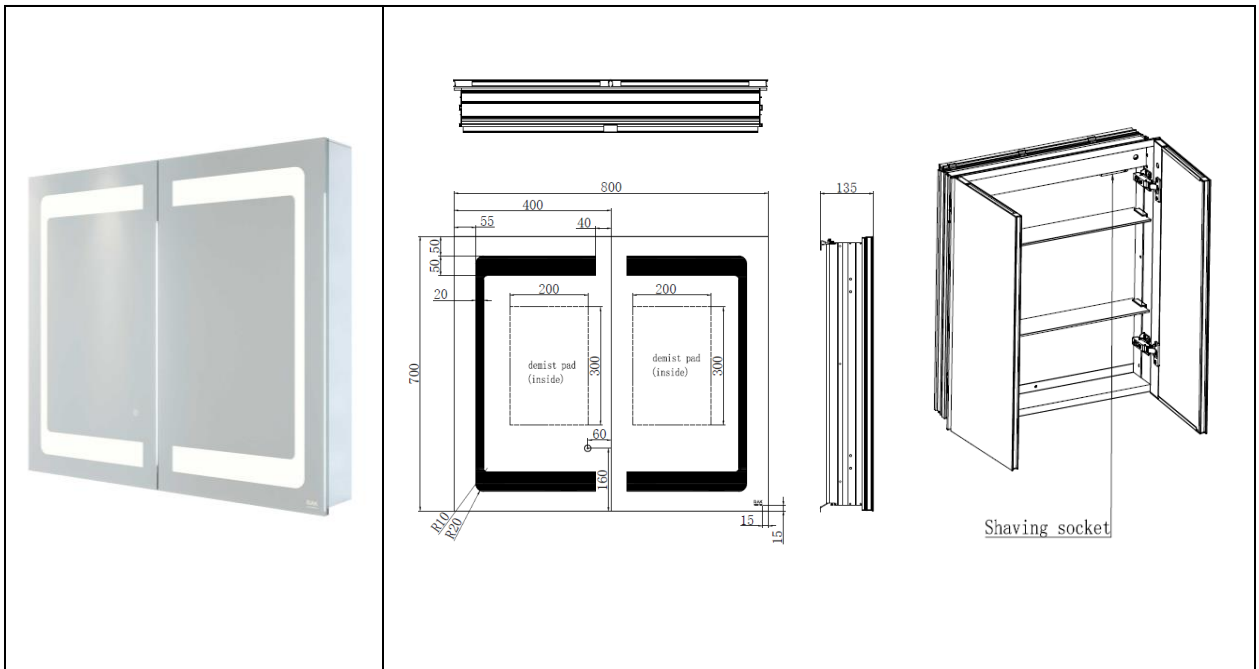

RAK-Aphrodite

Illuminated Mirror Cabinet | Double Door

RAK
CERAMICS

Dimensions: 800w x 135d x 700h

Touch Sensor Switch: Yes

Shaving Socket: Yes

Demister Pad: Yes

LED Lighting: Yes

LED Under Cabinet Lighting: Yes

Mains Powered: Yes

Rated: IP44

Code: RAKAPH5003

Warranty: 2 Years

Weight: 20.0 KG

Dimensions: All Dimensions in mm tolerance $\pm 5\%$ for below 200mm and $\pm 3\%$ for above 200mm.